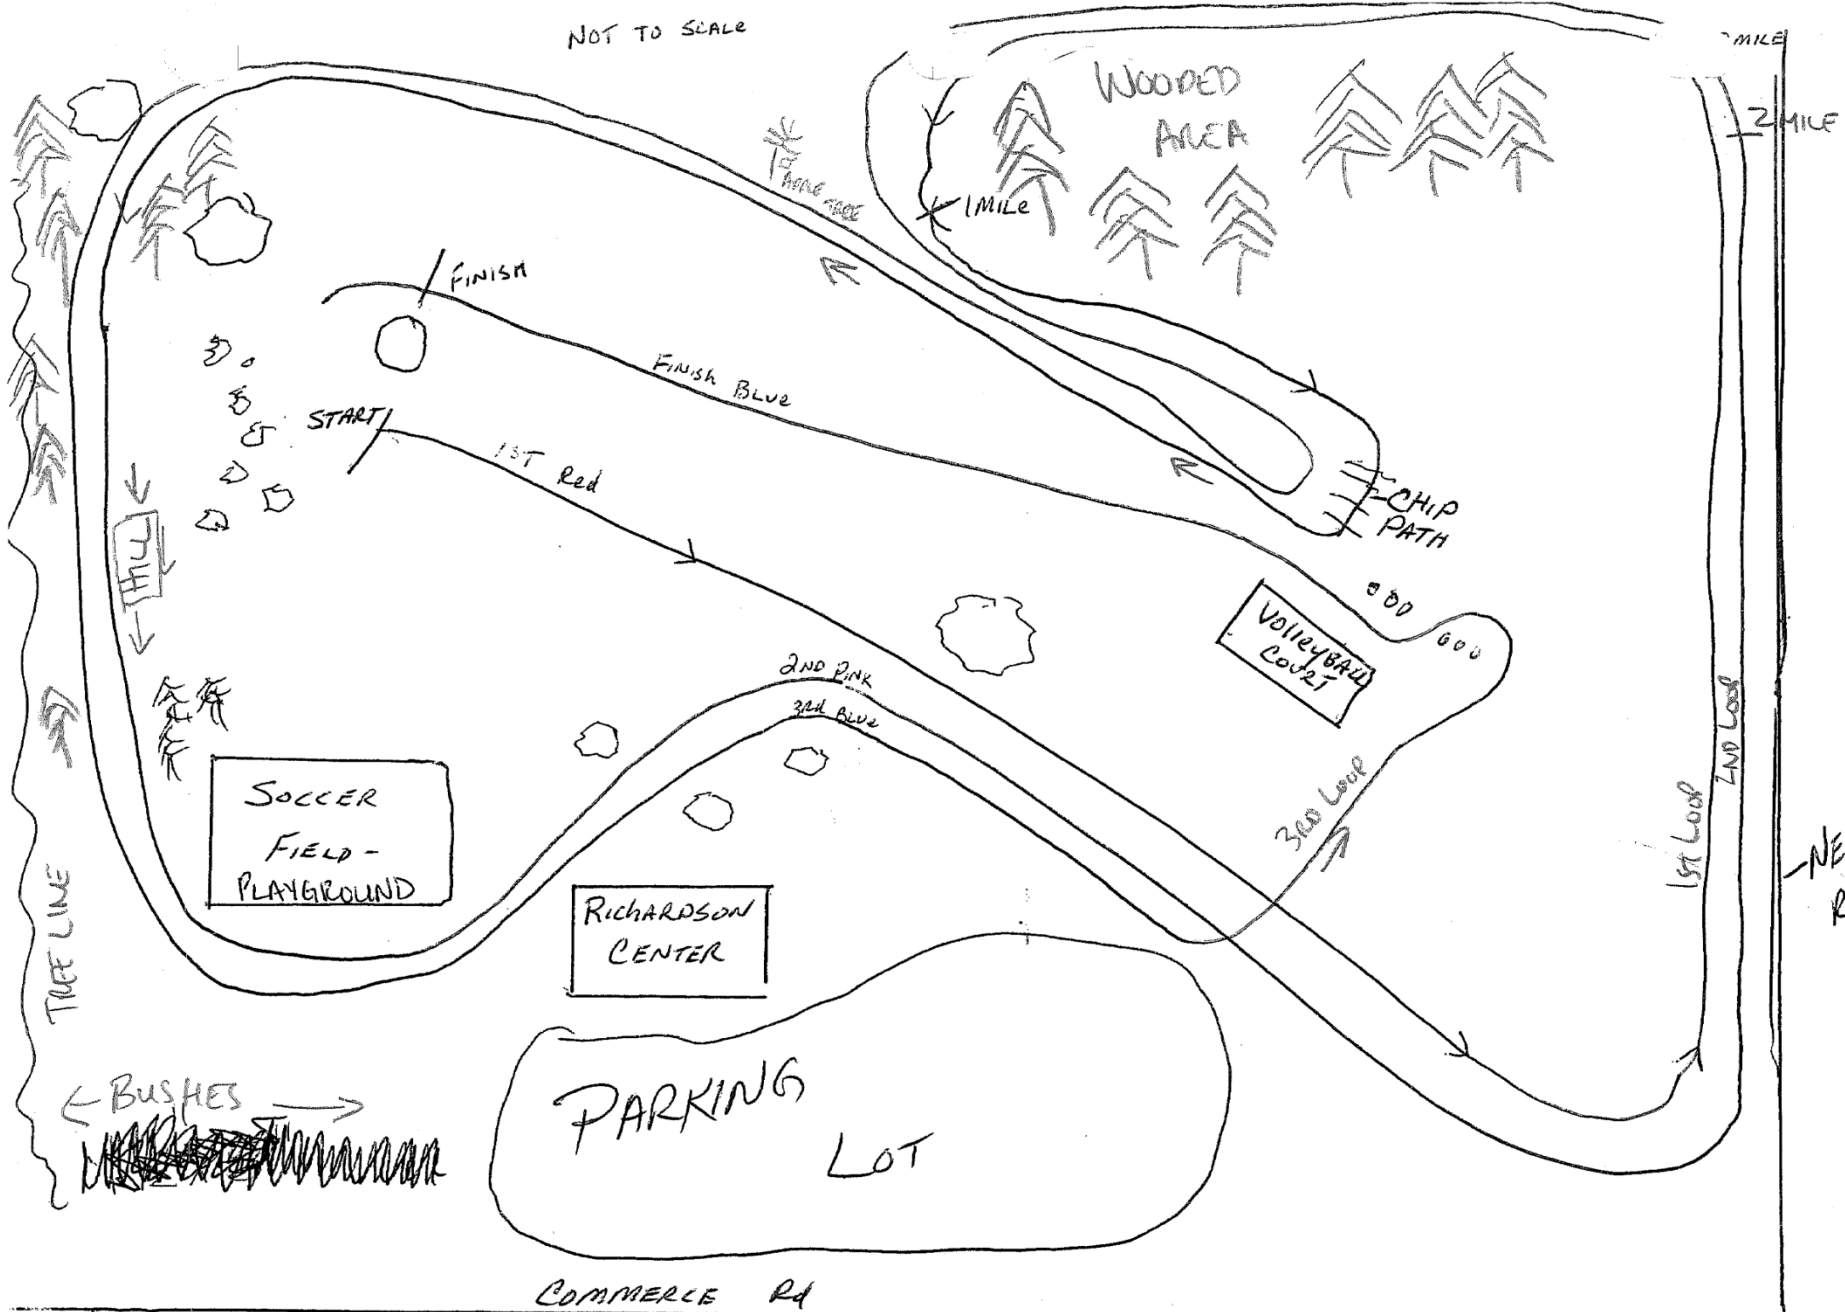

NOT TO SCALE

CENTRAL
H.S. 7-11

WALLED LAKE CENTRAL H.S. 1600 OAKLEY PARK, WL, MI 48590