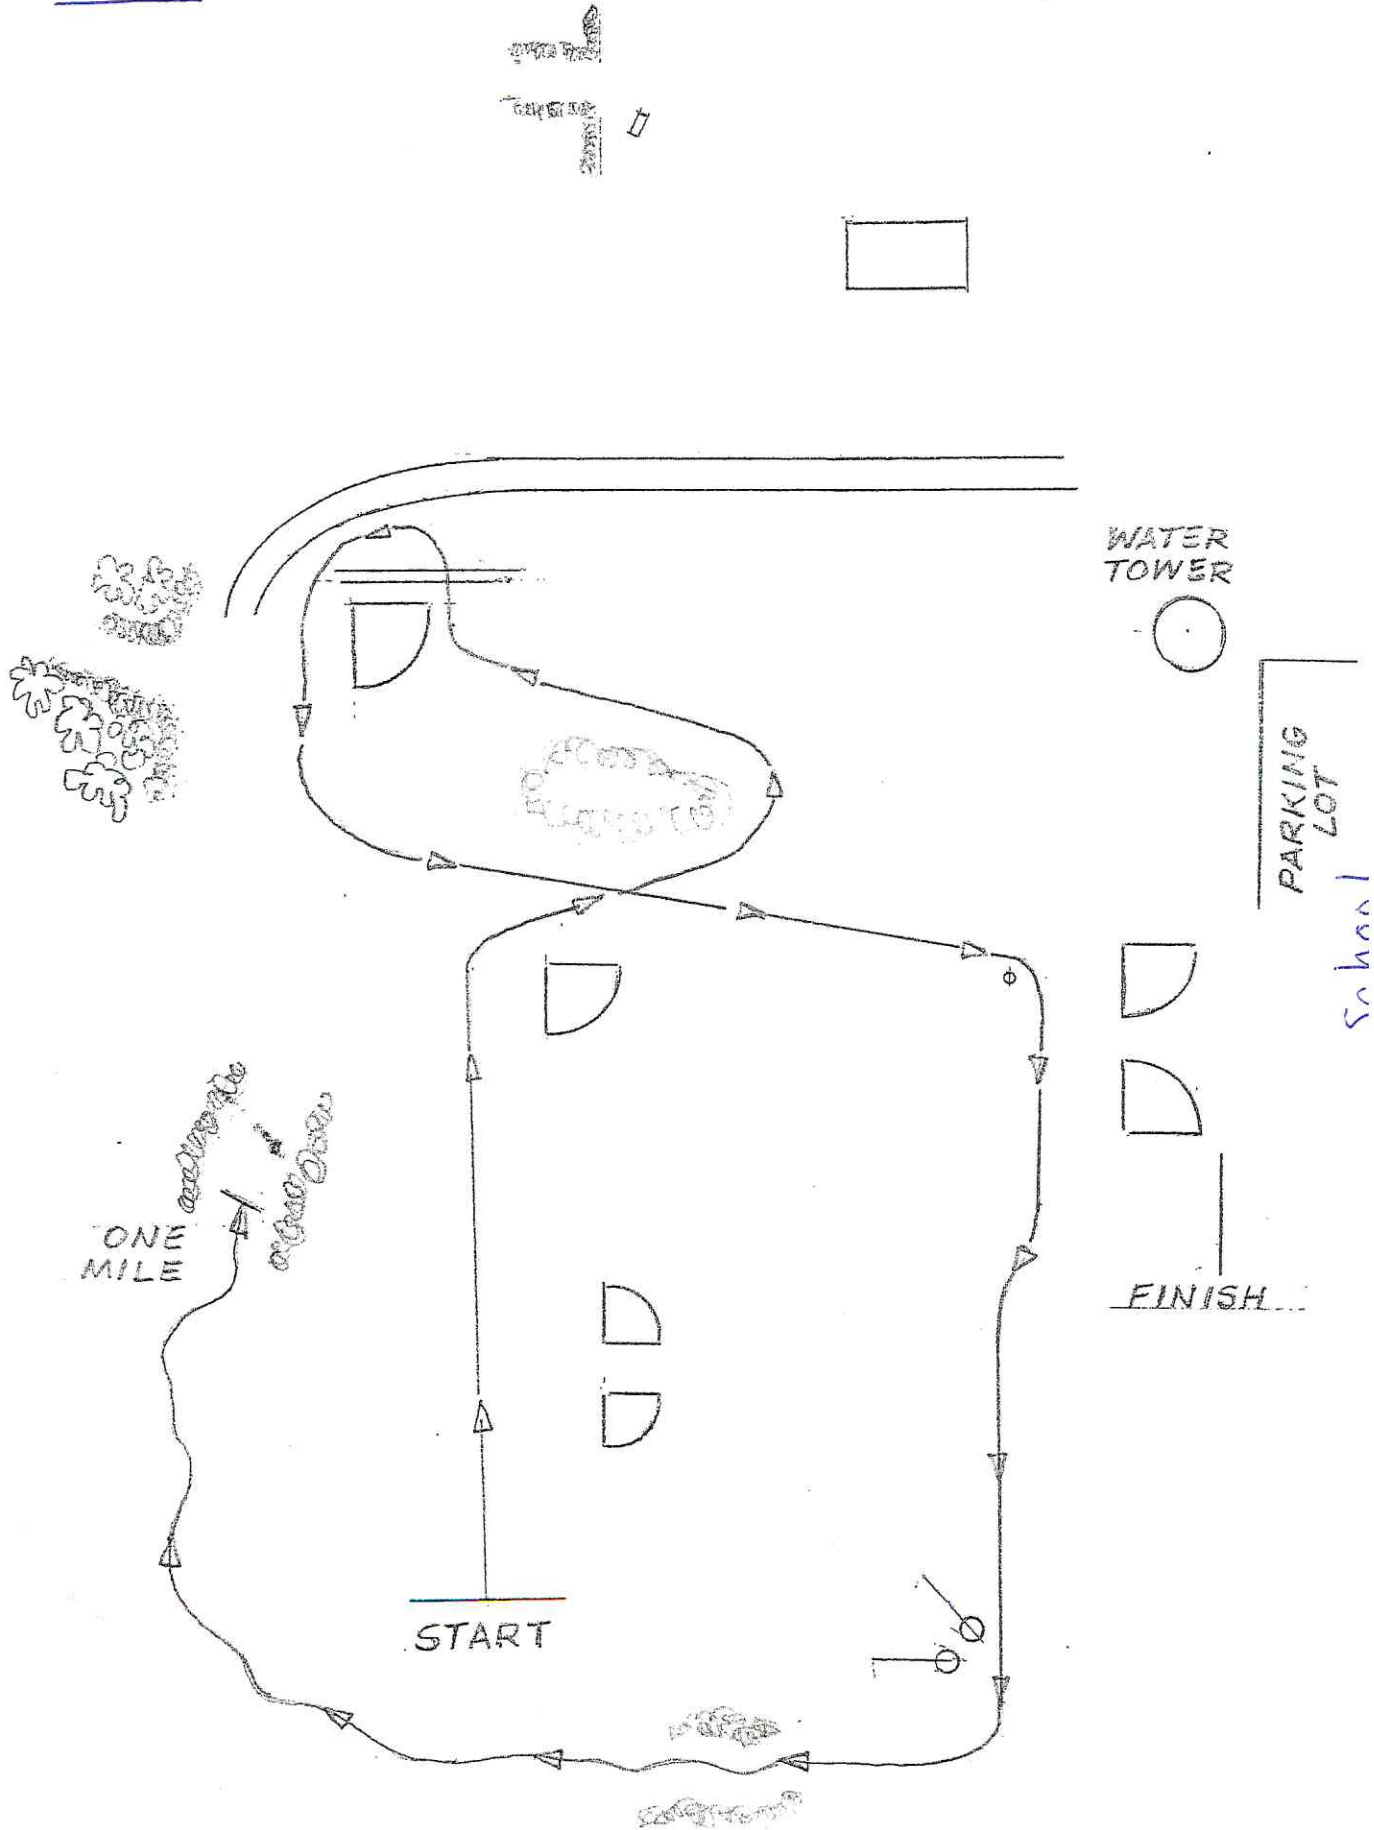

# Lakeland XC Course

FIRST MILE  
WHITE

SECOND MILE  
~~Blue~~ Blue

THIRD MILE  
BLACK

WOODS  
TWO  
MILES

WATER  
TOWER

PARKING  
LOT

THREE  
MILES

FINISH IS WHITE

FINISH

START