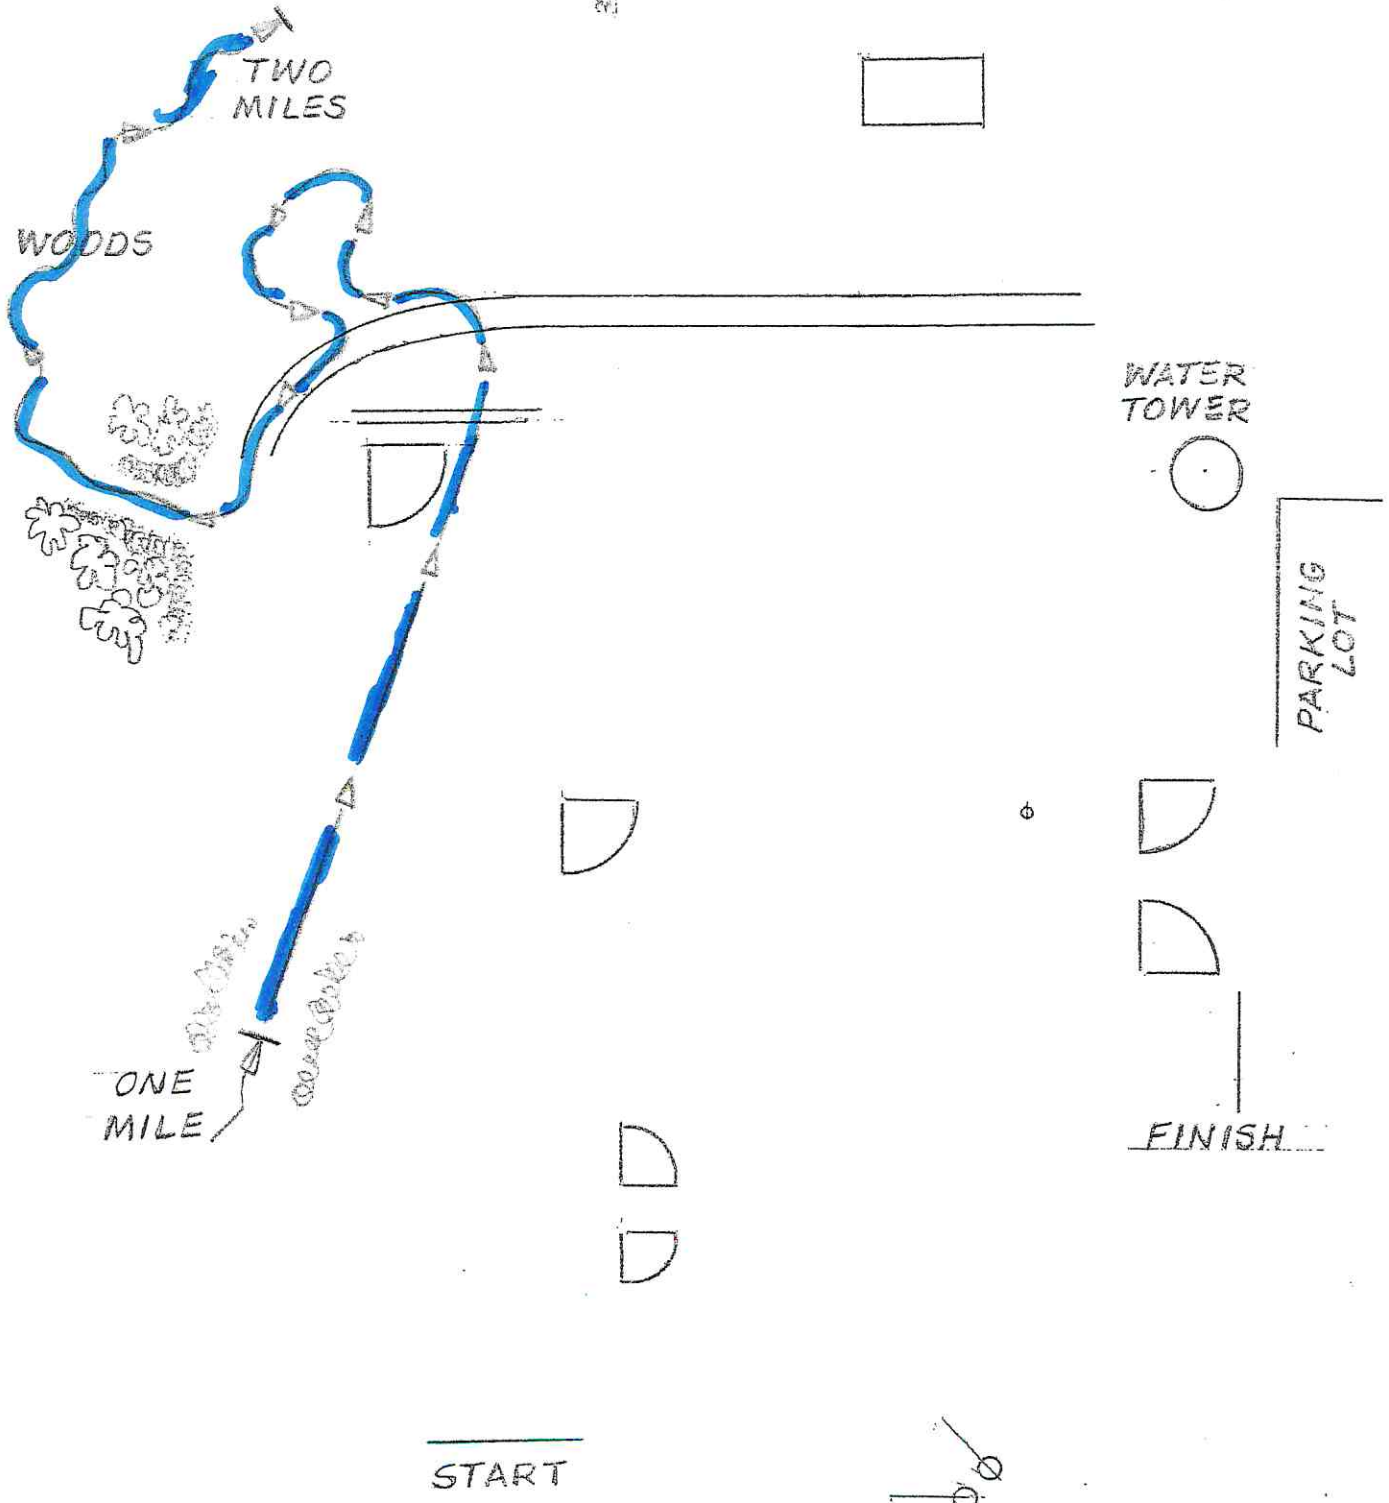

# Lakeland XC Course

FIRST MILE  
WHITE

SECOND MILE  
~~Blue~~ Blue

THIRD MILE  
BLACK

WOODS  
TWO  
MILES

WATER  
TOWER

PARKING  
LOT

THREE  
MILES

FINISH IS WHITE

FINISH

START