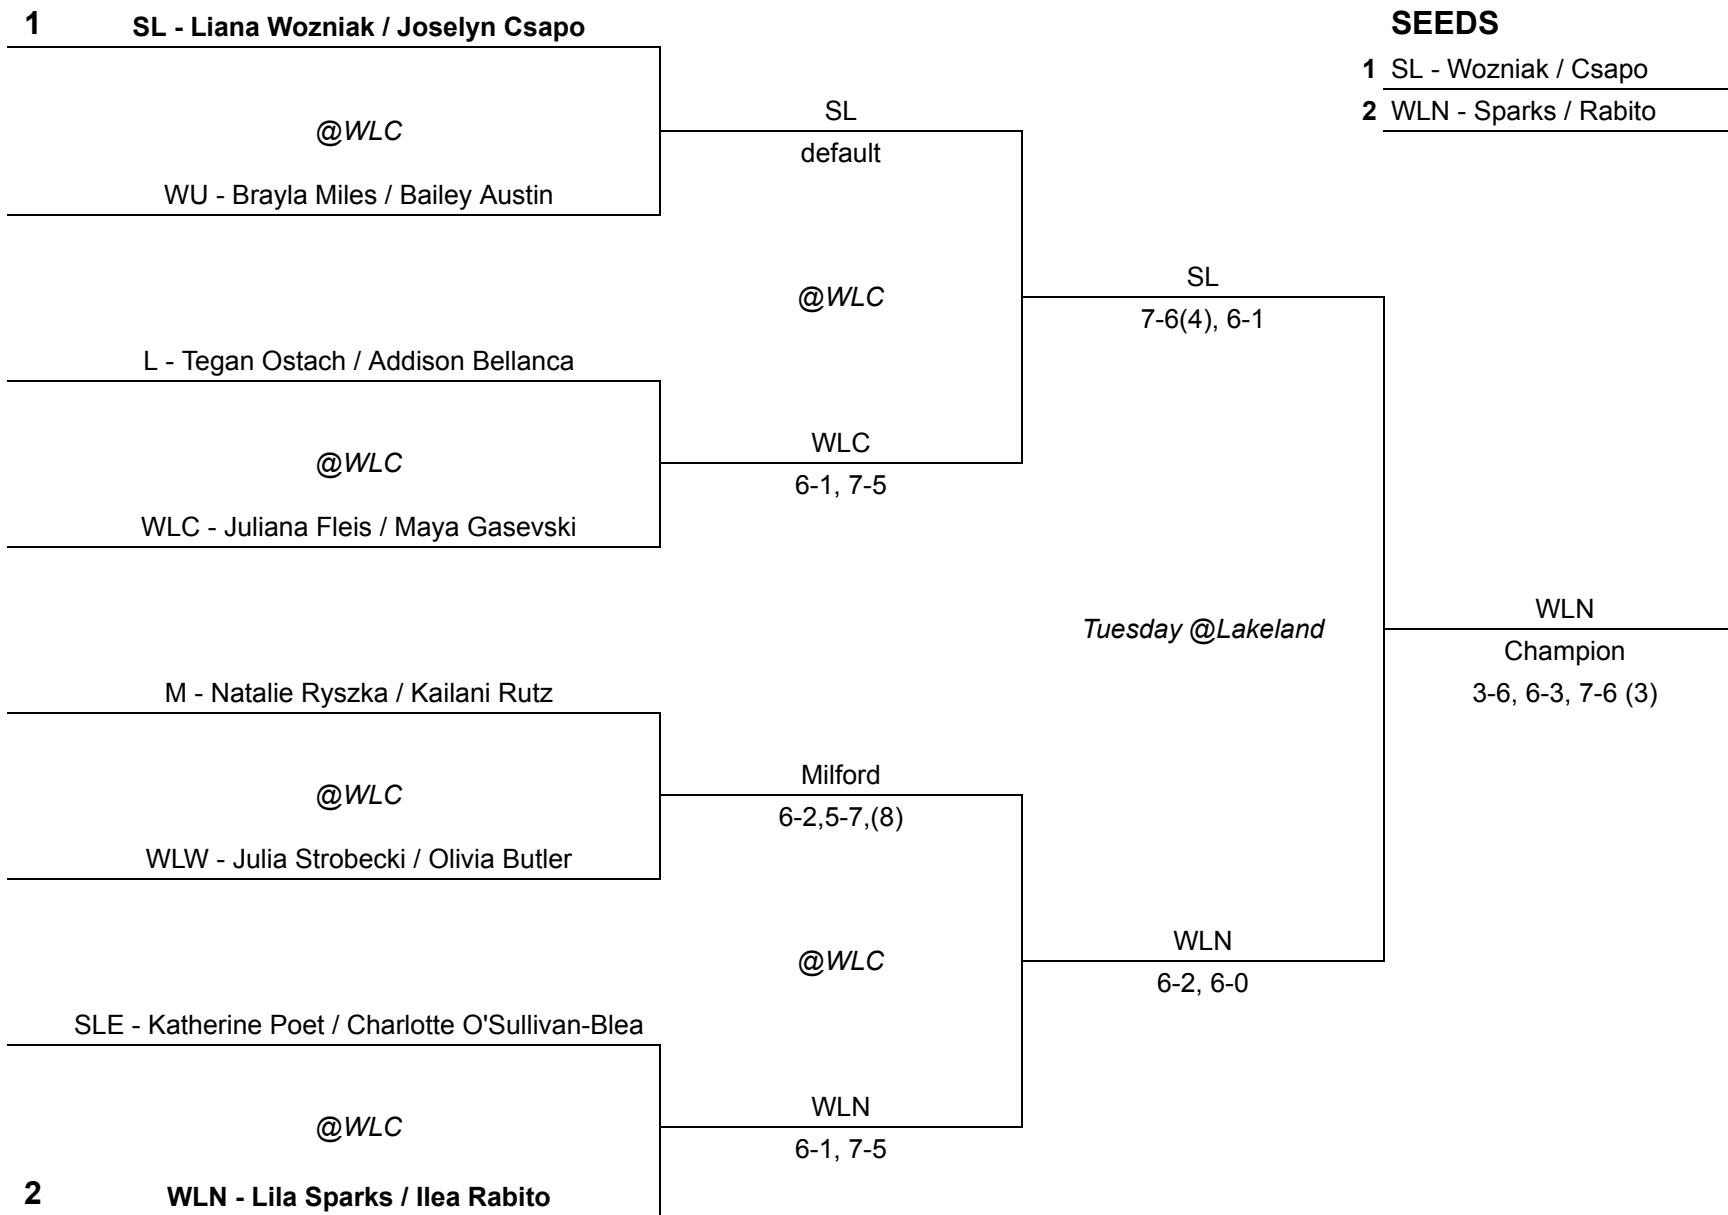

LVC Tournament - May 11, 2024

#4 Doubles

SEEDS

1 SL - Wozniak / Csapo

2 WLN - Sparks / Rabito