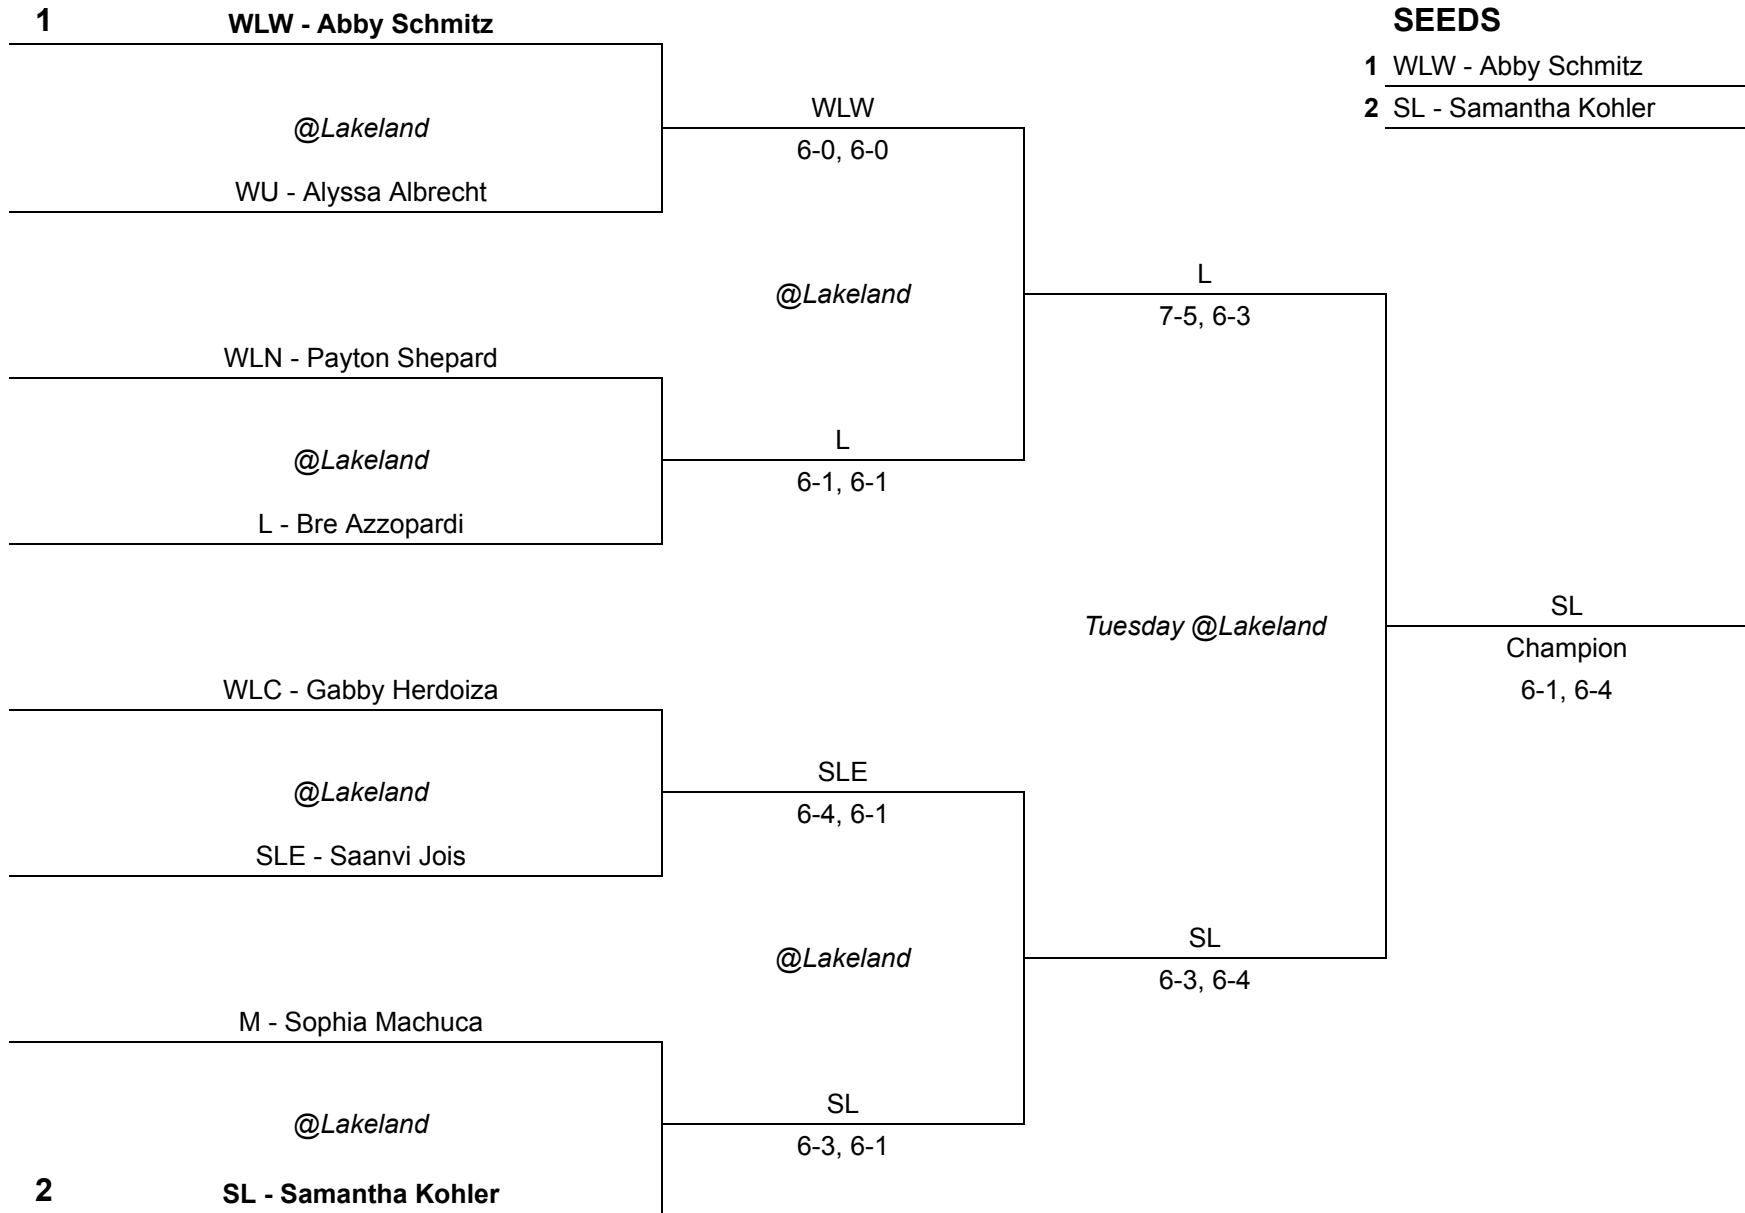

LVC Tournament - May 11, 2024

#1 singles

SEEDS

- 1 WLN - Hadley Krygier
- 2 SL - Eva Weaver

LVC Tournament - May 11, 2024

#2 Singles

#3 Singles

SEEDS

- 1 L - Gabrielle Putrus
- 2 WLW - Graci Sauve

#4 Singles

SEEDS

- 1 SLE - Peyton Wasielewski
- 2 SL - Ava Mazikauskas

LVC Tournament - May 11, 2024

#1 Doubles

1 WLN - Gretta Franklin / Aubrey Bahoura

@Lakeland
M - Lily Adkins / Natalie Melody