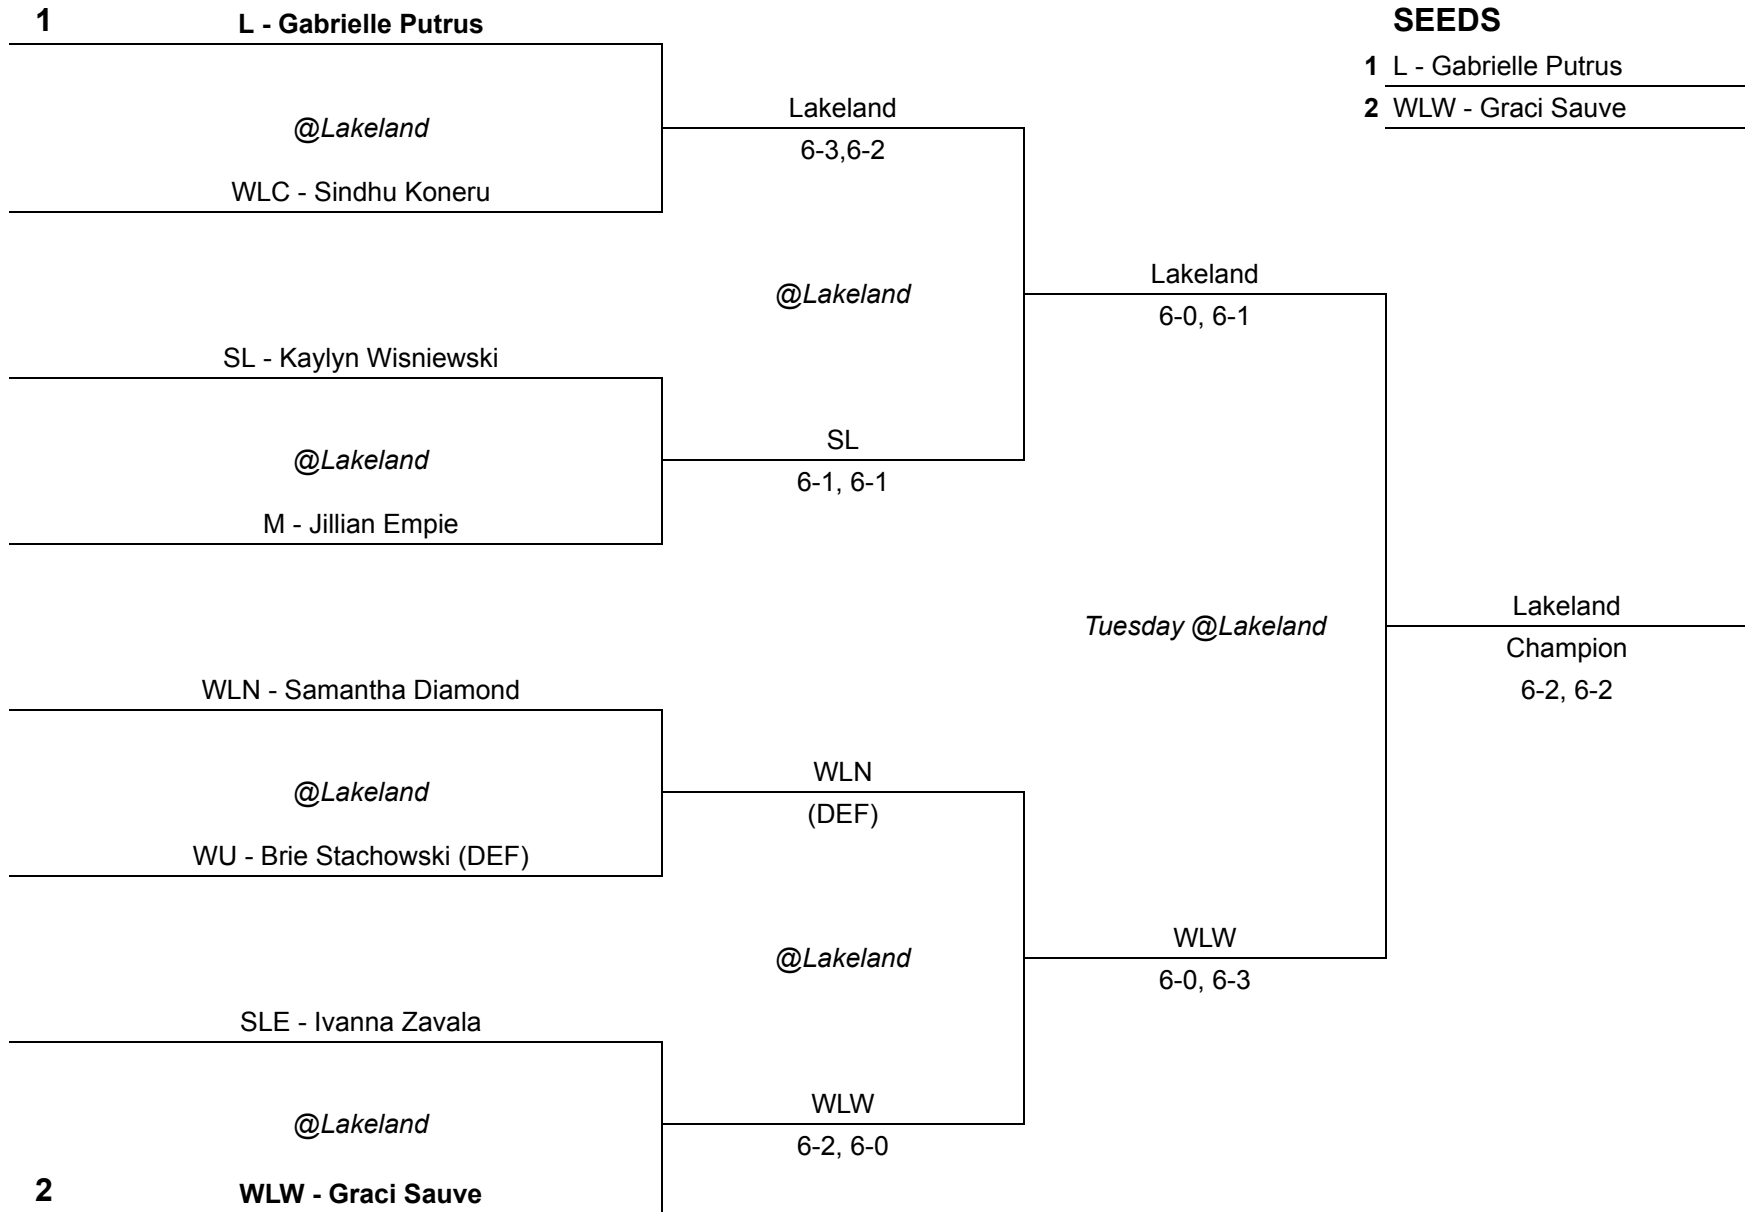

LVC Tournament - May 11, 2024

#1 singles

SEEDS

- 1 WLN - Hadley Krygier
- 2 SL - Eva Weaver

LVC Tournament - May 11, 2024

#2 Singles

#3 Singles

SEEDS

- 1 L - Gabrielle Putrus
- 2 WLW - Graci Sauve

#4 Singles

SEEDS

- 1 SLE - Peyton Wasielewski
- 2 SL - Ava Mazikauskas

LVC Tournament - May 11, 2024

#1 Doubles

1 WLN - Gretta Franklin / Aubrey Bahoura

@Lakeland
M - Lily Adkins / Natalie Melody