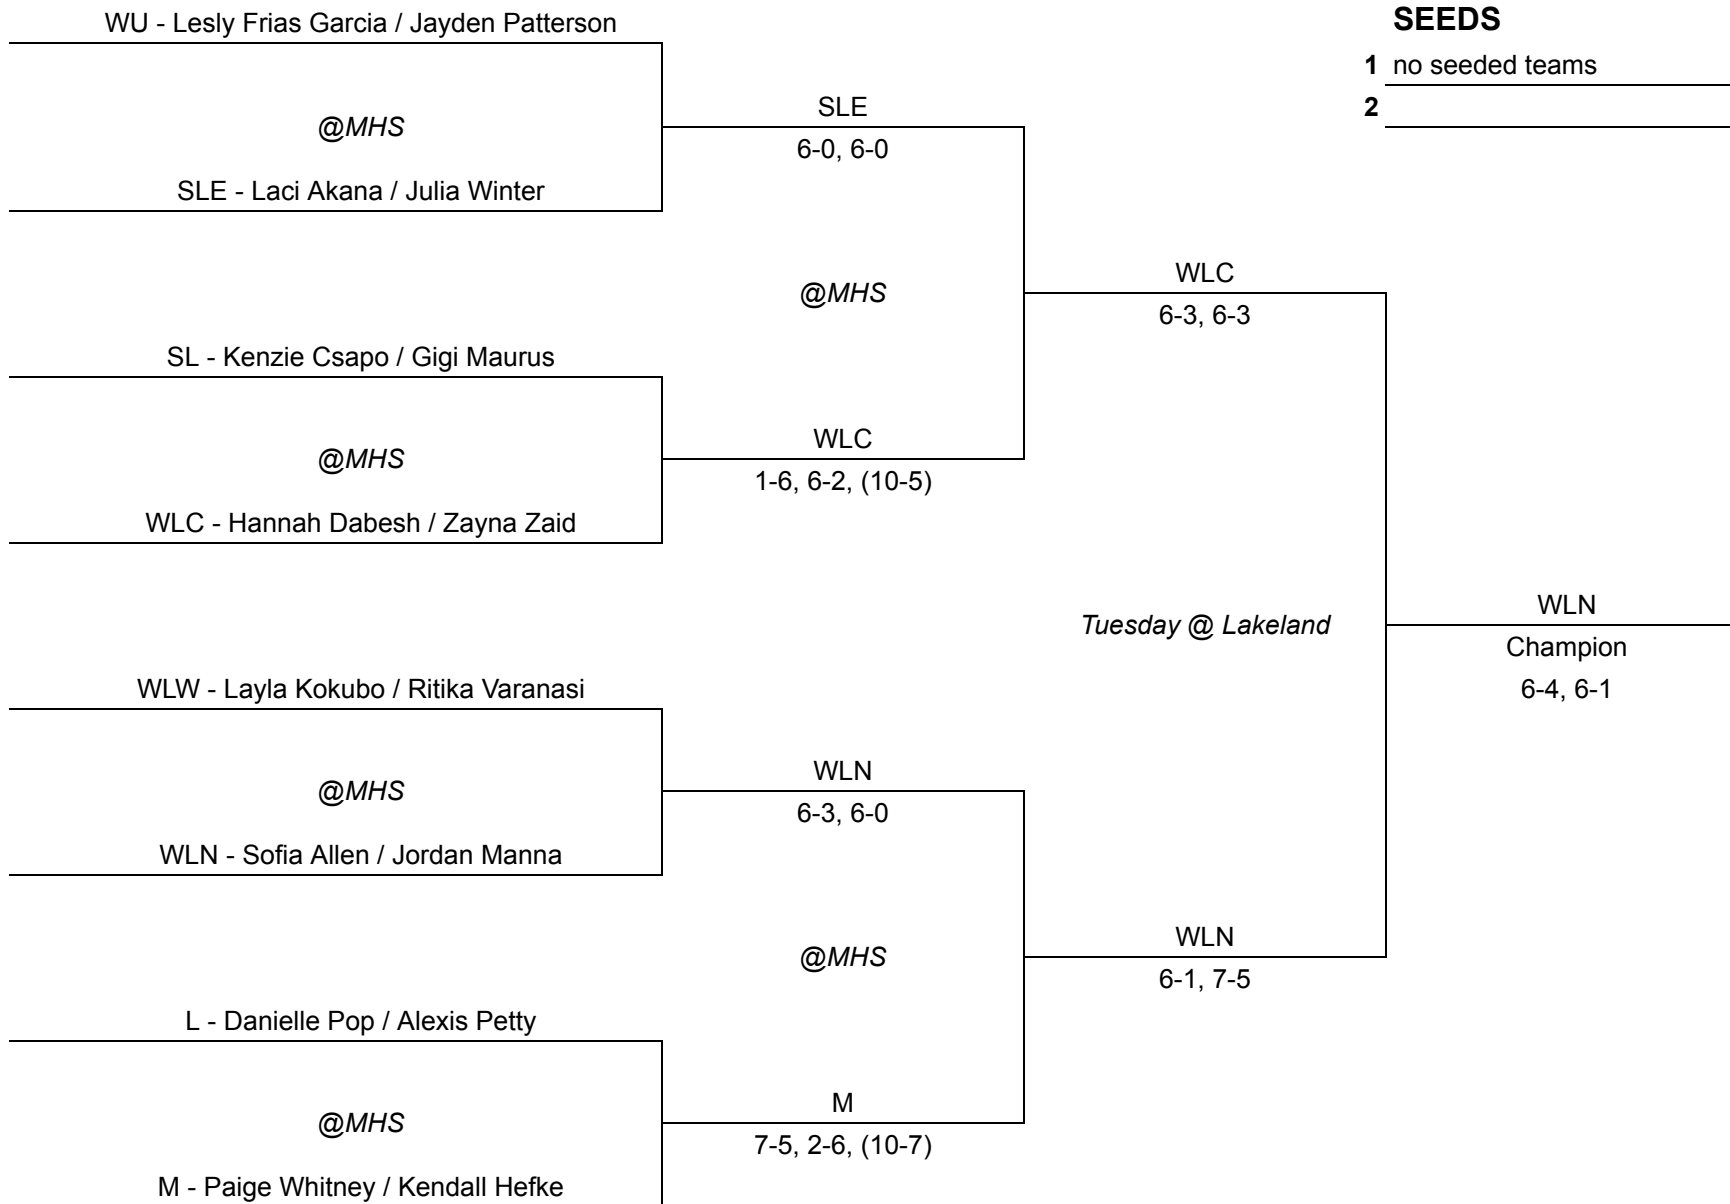

6-1, 6-0

SEEDS

1 WLN - Franklin / Bahoura

2 L - Assante / Bikki

LVC Tournament - May 11, 2024

#2 Doubles

SEEDS

1 no seeded teams

2

LVC Tournament - May 11, 2024

#3 Doubles

1 WLN - Jordyn Grand / Kaitland Gerber

@WLC
SL - Lauren Borgman / Lily Kovach

WLW - Frezeen Kavarana / Vidya Vuyyuru

@WLC
L - Gabi Dzedzic / Clara Krawczyk

SLE - Isabella Khoury / Ivanka Tasevski