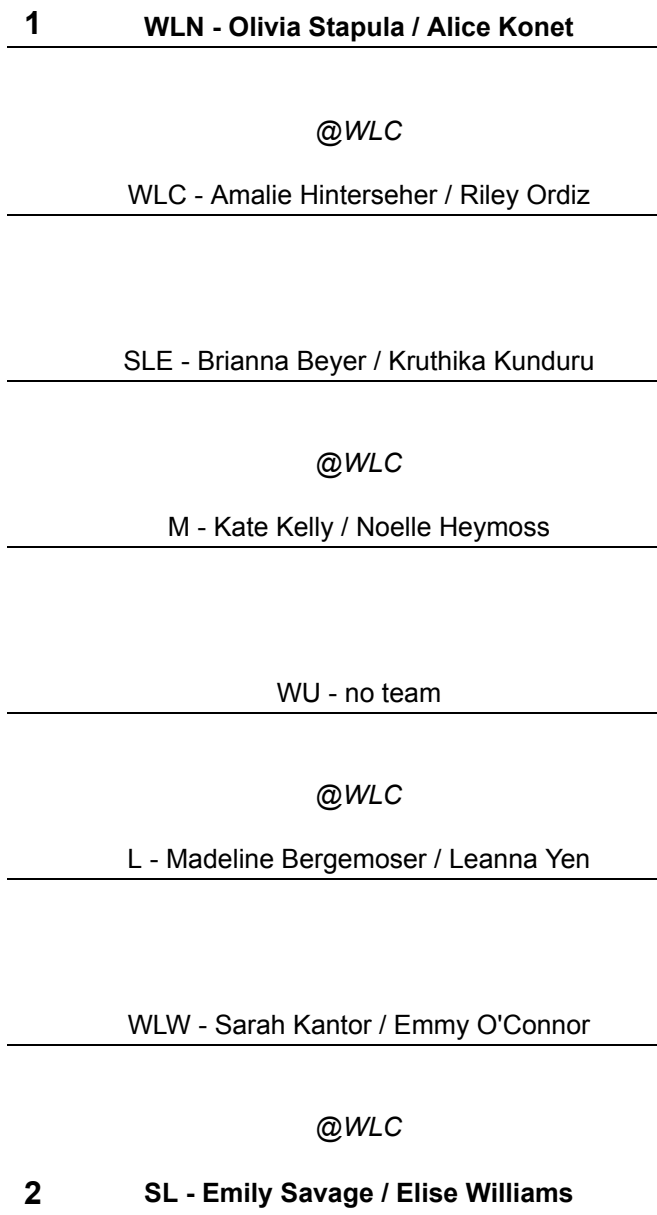

LVC Tournament - May 11, 2024

#4 Doubles

SEEDS

1 SL - Wozniak / Csapo

2 WLN - Sparks / Rabito

LVC Tournament - May 11, 2024

#5 Doubles

WLN
6-0, 6-2