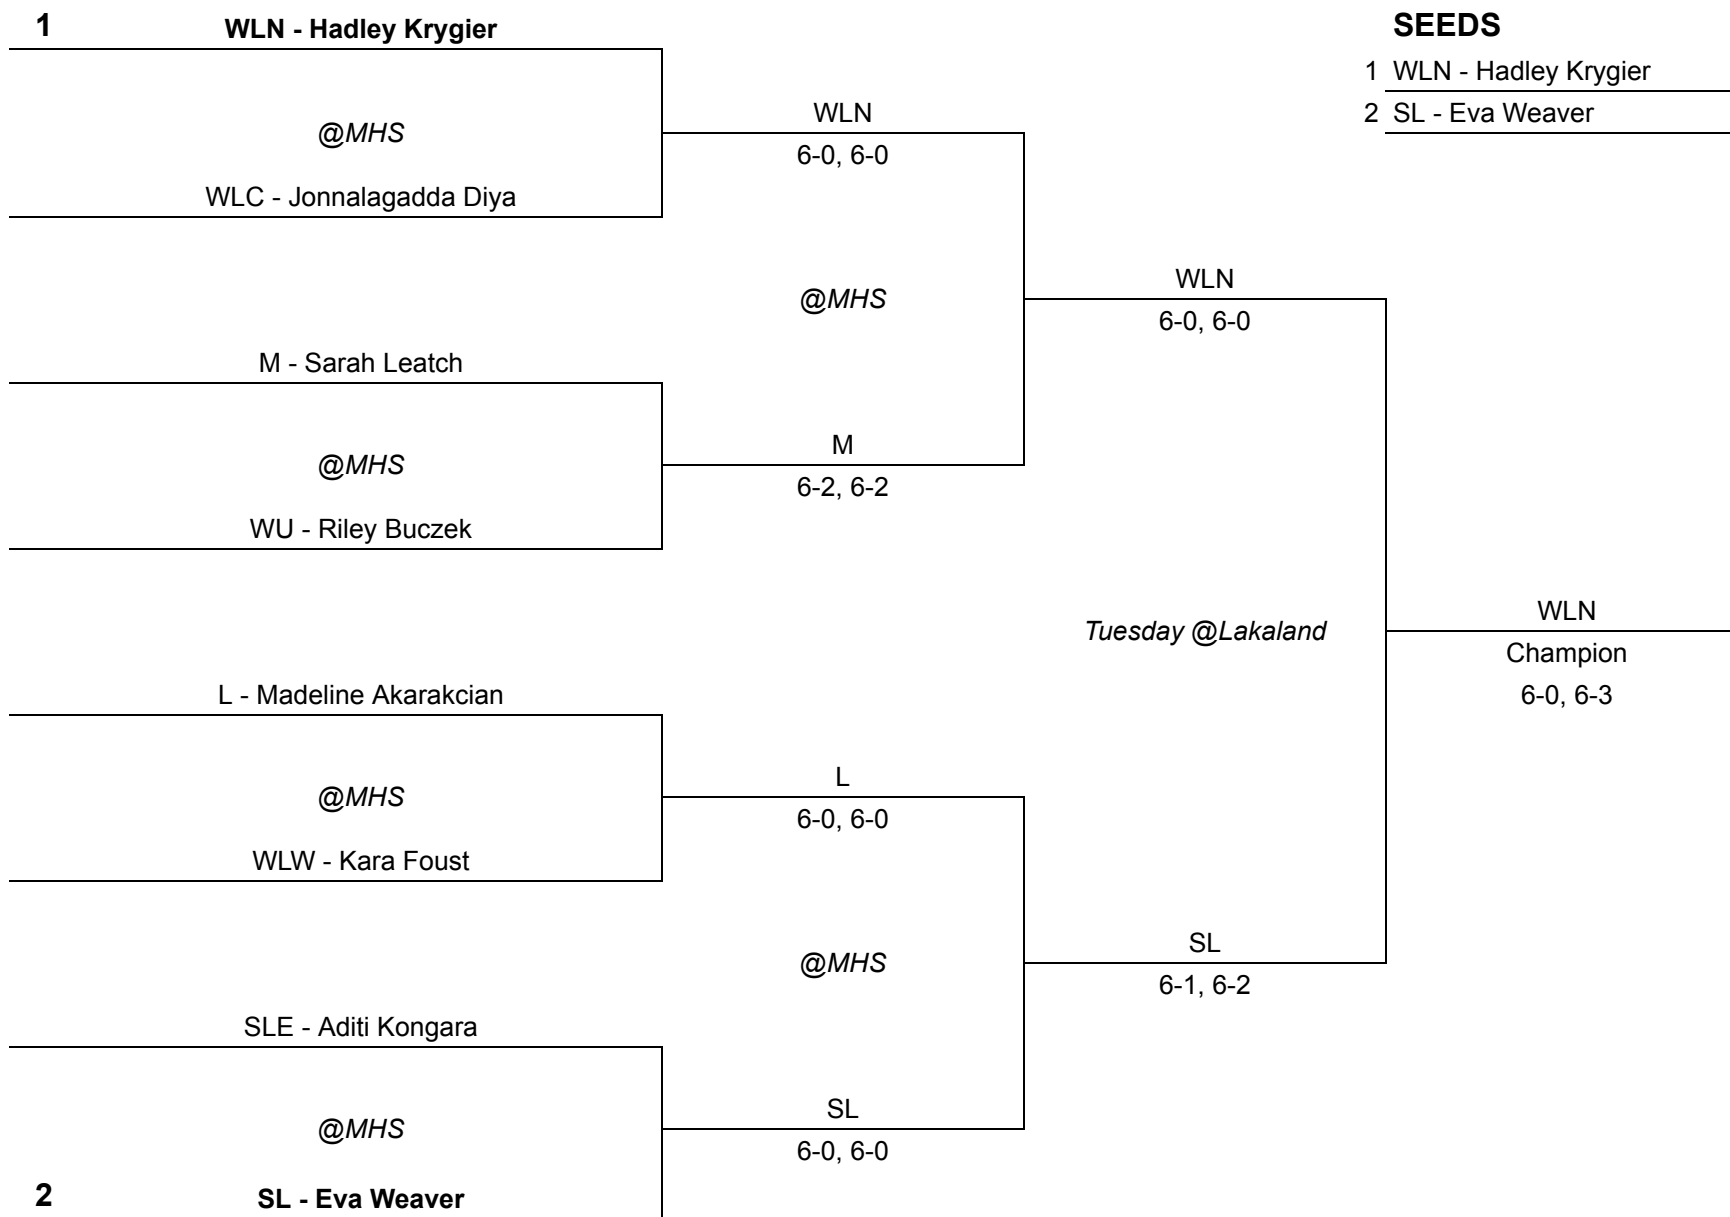

LVC Tournament - May 11, 2024

#1 singles

SEEDS

- 1 WLN - Hadley Krygier
- 2 SL - Eva Weaver

LVC Tournament - May 11, 2024

#2 Singles

#3 Singles

SEEDS

- 1 L - Gabrielle Putrus
- 2 WLW - Graci Sauve

#4 Singles

SEEDS

- 1 SLE - Peyton Wasielewski
- 2 SL - Ava Mazikauskas

LVC Tournament - May 11, 2024

#1 Doubles

1 WLN - Gretta Franklin / Aubrey Bahoura

@Lakeland
M - Lily Adkins / Natalie Melody