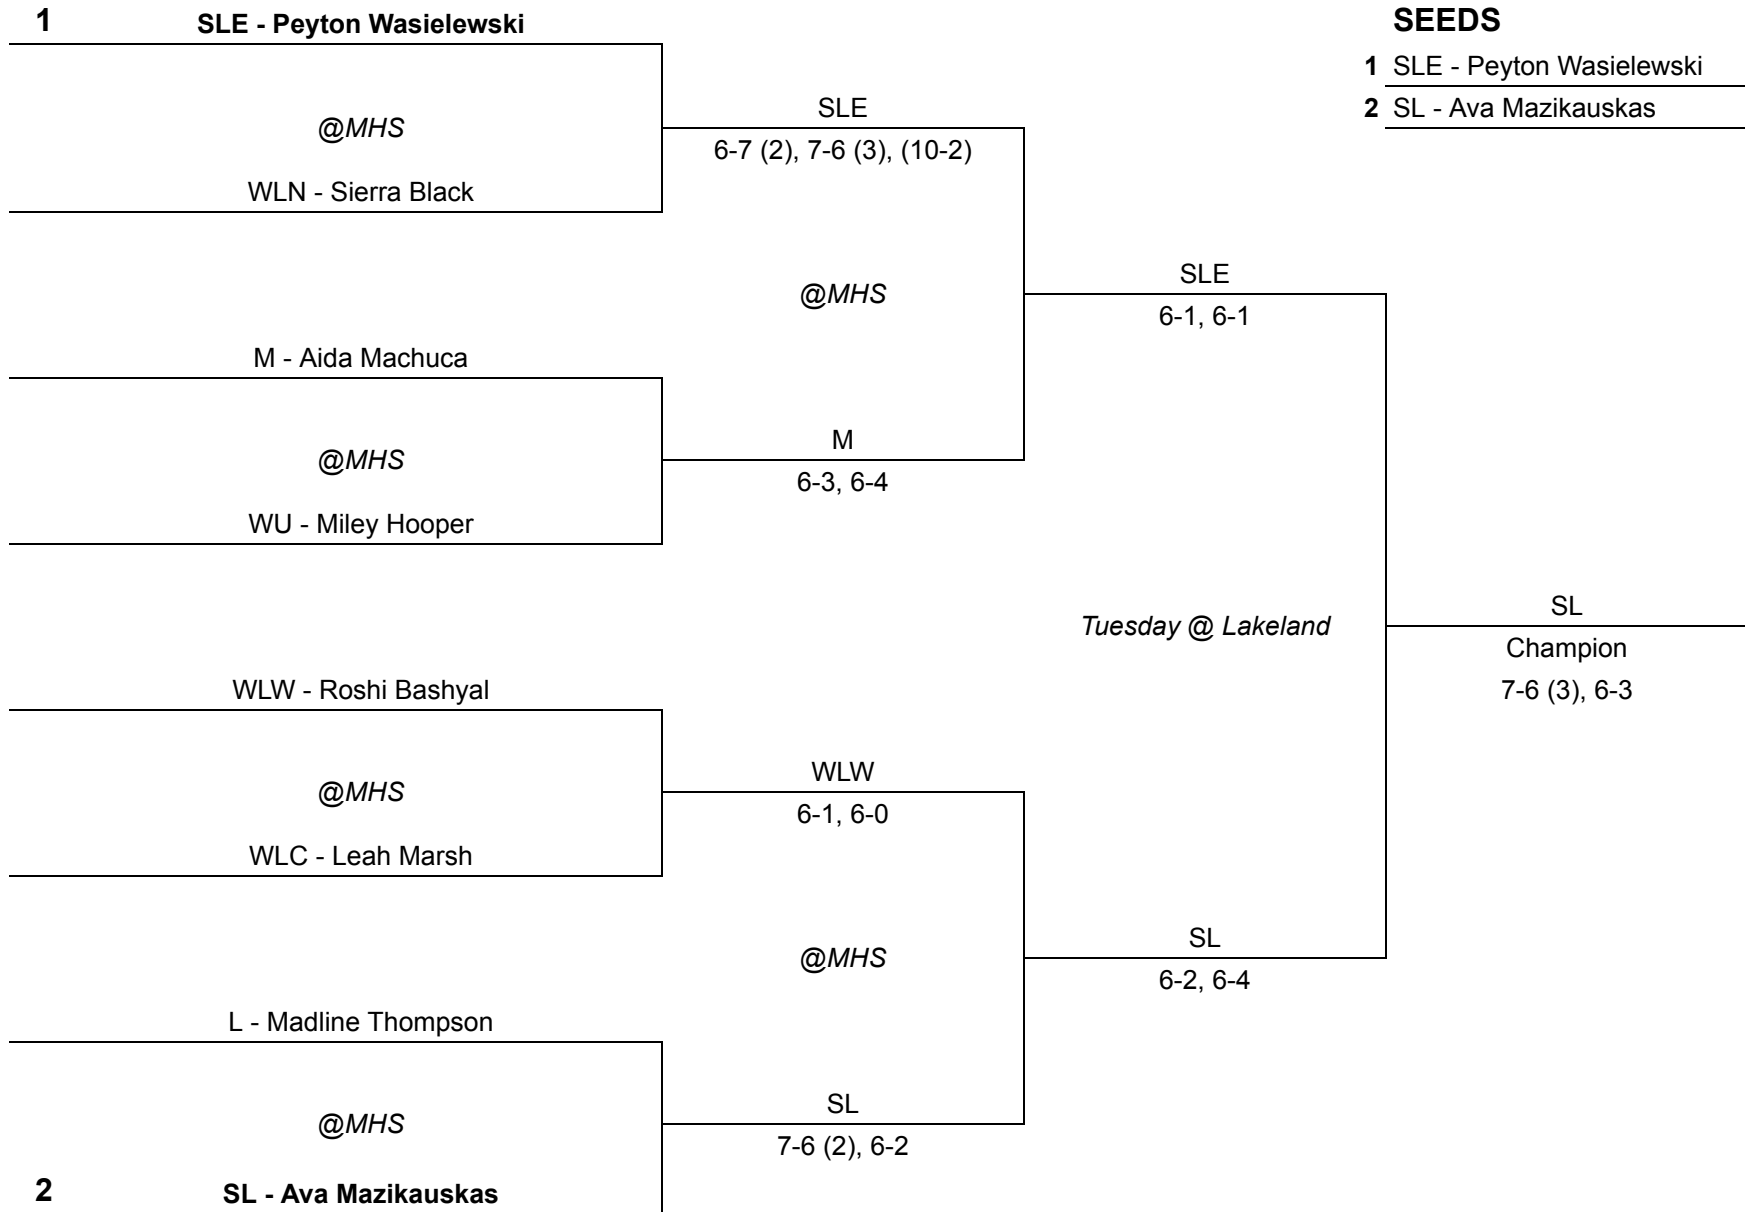

LVC Tournament - May 11, 2024

#1 singles

SEEDS

- 1 WLN - Hadley Krygier
- 2 SL - Eva Weaver

LVC Tournament - May 11, 2024

#2 Singles

#3 Singles

SEEDS

- 1 L - Gabrielle Putrus
- 2 WLW - Graci Sauve

#4 Singles

SEEDS

- 1 SLE - Peyton Wasielewski
- 2 SL - Ava Mazikauskas

LVC Tournament - May 11, 2024

#1 Doubles

1 WLN - Gretta Franklin / Aubrey Bahoura

@Lakeland
M - Lily Adkins / Natalie Melody