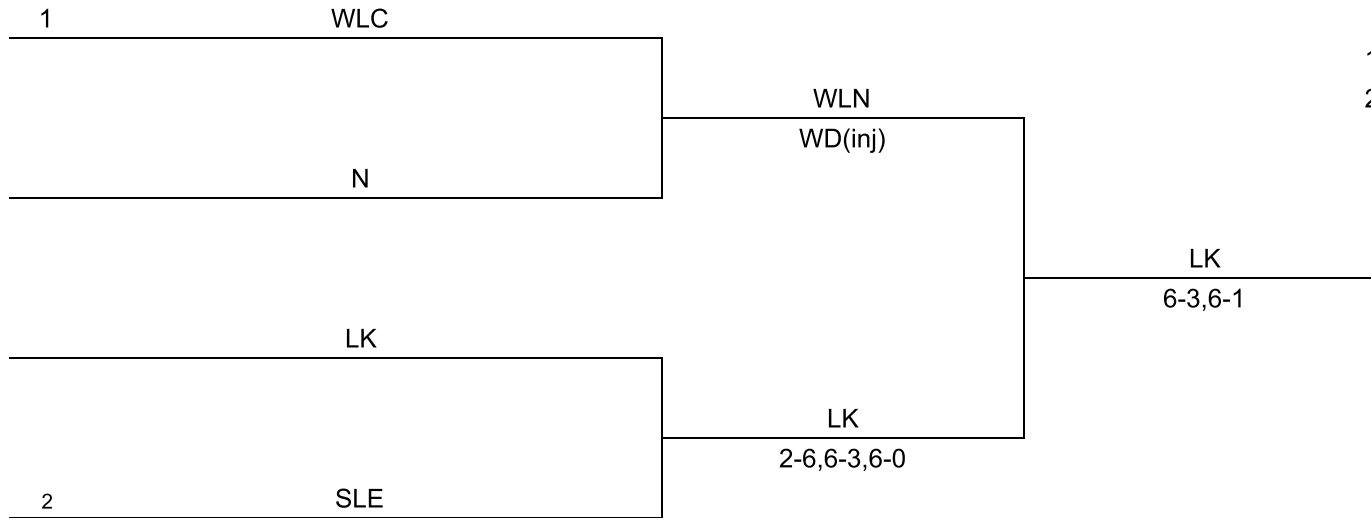

	#1 Singles	#2 Singles	#3 Singles	#4 Singles	#1 Doubles	#2 Doubles	#3 Doubles	#4 Doubles	#5 Doubles	Total	Place
Walled Lake Central	-									11	1st
Lakeland		-		-		-				10	2nd
Walled Lake Northern		-	-	-	-		-	-	-	3	3rd
South Lyon East	-		-		-	-	-	-	-	3	3rd

LVC Tournament - October 3, 2020 - #1 Singles

SEEDS

- 1 WLC
- 2 SLE

LVC Tournament - October 3, 2020 - #2 Singles

SEEDS

- 1 WLC
- 2 SLE

LVC Tournament - October 3, 2020 - #3 Singles

SEEDS

- 1 LK
- 2 WLC

LVC Tournament - October 3, 2020 - #4 Singles

SEEDS

- 1 LK
- 2 WLC

LVC Tournament - October 3, 2020 - #1 Doubles

SEEDS

- 1 WLC
- 2 LK

LVC Tournament - October 3, 2020 - #2 Doubles