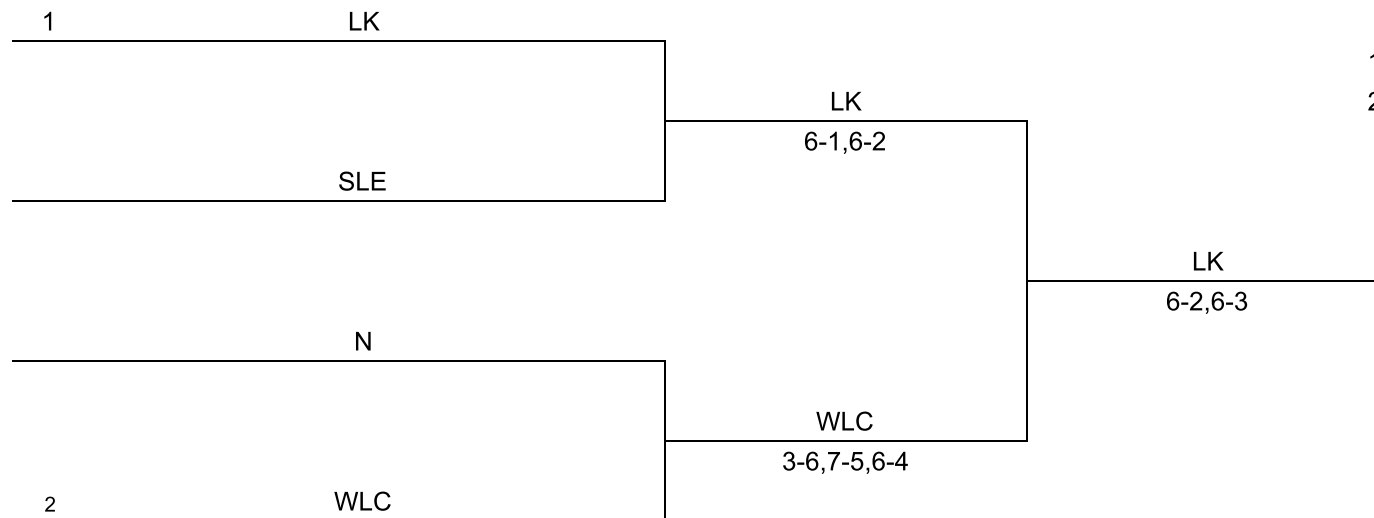

	#1 Singles	#2 Singles	#3 Singles	#4 Singles	#1 Doubles	#2 Doubles	#3 Doubles	#4 Doubles	#5 Doubles	Total	Place
Walled Lake Central	-									11	1st
Lakeland		-		-		-				10	2nd
Walled Lake Northern		-	-	-	-		-	-	-	3	3rd
South Lyon East	-		-		-	-	-	-	-	3	3rd

- 1 LK
- 2 WLC

LVC Tournament - October 3, 2020 - #4 Singles

SEEDS

- 1 LK
- 2 WLC

LVC Tournament - October 3, 2020 - #1 Doubles

SEEDS

- 1 WLC
- 2 LK

LVC Tournament - October 3, 2020 - #2 Doubles

SEEDS

- 1 WLC
- 2 N

LVC Tournament - October 3, 2020 - #3 Doubles

SEEDS

- 1 LK
- 2 WLC

LVC Tournament - October 3, 2020 - #4 Doubles

SEEDS

- 1 WLC
- 2 N

LVC Tournament - October 3, 2020 - #5 Doubles

SEEDS

- 1 LK
- 2 WLC