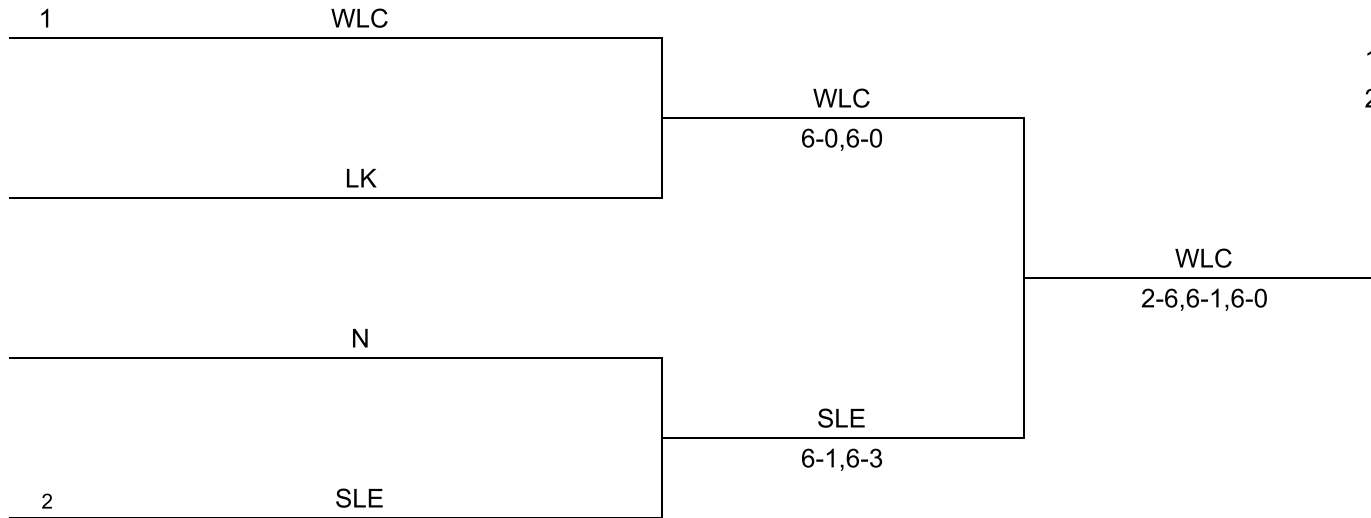

	#1 Singles	#2 Singles	#3 Singles	#4 Singles	#1 Doubles	#2 Doubles	#3 Doubles	#4 Doubles	#5 Doubles	Total	Place
Walled Lake Central	-									11	1st
Lakeland		-		-		-				10	2nd
Walled Lake Northern		-	-	-	-		-	-	-	3	3rd
South Lyon East	-		-		-	-	-	-	-	3	3rd

LVC Tournament - October 3, 2020 - #1 Singles

SEEDS

- 1 WLC
- 2 SLE

LVC Tournament - October 3, 2020 - #2 Singles

SEEDS

- 1 WLC
- 2 SLE

LVC Tournament - October 3, 2020 - #3 Singles

SEEDS

- 1 LK
- 2 WLC

LVC Tournament - October 3, 2020 - #4 Singles

SEEDS

- 1 LK
- 2 WLC

LVC Tournament - October 3, 2020 - #1 Doubles

SEEDS

- 1 WLC
- 2 LK

LVC Tournament - October 3, 2020 - #2 Doubles