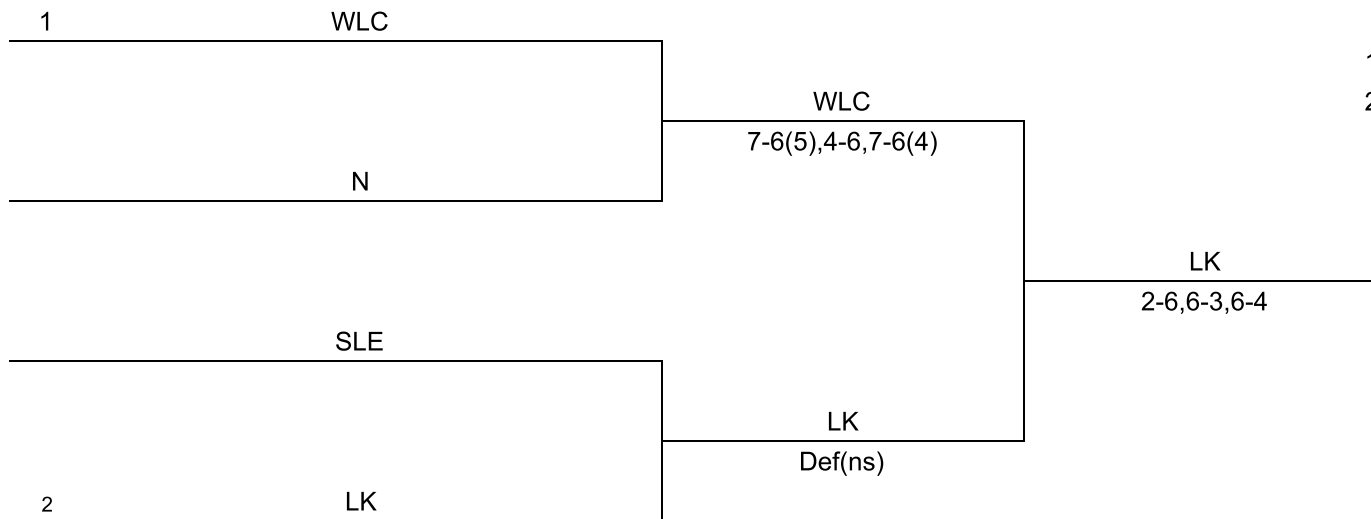

	#1 Singles	#2 Singles	#3 Singles	#4 Singles	#1 Doubles	#2 Doubles	#3 Doubles	#4 Doubles	#5 Doubles	Total	Place
Walled Lake Central	-									11	1st
Lakeland		-		-		-				10	2nd
Walled Lake Northern		-	-	-	-		-	-	-	3	3rd
South Lyon East	-		-		-	-	-	-	-	3	3rd

LVC Tournament - October 3, 2020 - #1 Singles

SEEDS

- 1 WLC
- 2 SLE

LVC Tournament - October 3, 2020 - #2 Singles

SEEDS

- 1 WLC
- 2 SLE

LVC Tournament - October 3, 2020 - #3 Singles

SEEDS

- 1 LK
- 2 WLC

LVC Tournament - October 3, 2020 - #4 Singles

SEEDS

- 1 LK
- 2 WLC

LVC Tournament - October 3, 2020 - #1 Doubles

SEEDS

- 1 WLC
- 2 LK

LVC Tournament - October 3, 2020 - #2 Doubles

SEEDS

- 1 WLC
- 2 N

LVC Tournament - October 3, 2020 - #3 Doubles

SEEDS

- 1 LK
- 2 WLC

LVC Tournament - October 3, 2020 - #4 Doubles

SEEDS

- 1 WLC
- 2 N