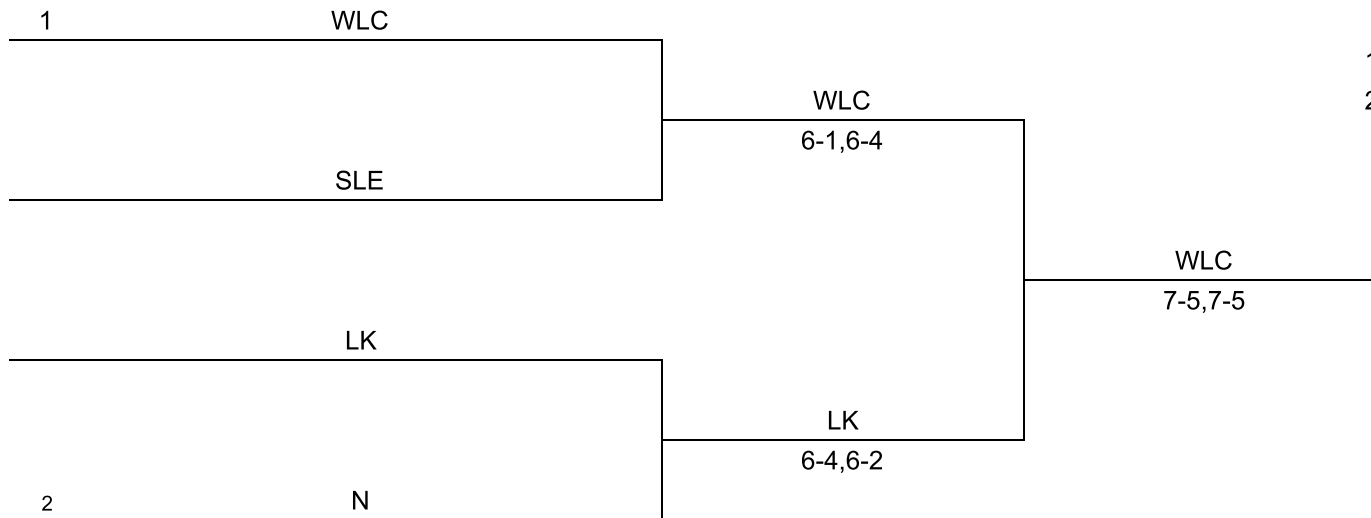

	#1 Singles	#2 Singles	#3 Singles	#4 Singles	#1 Doubles	#2 Doubles	#3 Doubles	#4 Doubles	#5 Doubles	Total	Place
Walled Lake Central	-									11	1st
Lakeland		-		-		-				10	2nd
Walled Lake Northern		-	-	-	-		-	-	-	3	3rd
South Lyon East	-		-		-	-	-	-	-	3	3rd

- 1 LK
- 2 WLC

LVC Tournament - October 3, 2020 - #4 Singles

SEEDS

- 1 LK
- 2 WLC

LVC Tournament - October 3, 2020 - #1 Doubles

SEEDS

- 1 WLC
- 2 LK

LVC Tournament - October 3, 2020 - #2 Doubles

SEEDS

- 1 WLC
- 2 N

LVC Tournament - October 3, 2020 - #3 Doubles

SEEDS

- 1 LK
- 2 WLC

LVC Tournament - October 3, 2020 - #4 Doubles

SEEDS

- 1 WLC
- 2 N

LVC Tournament - October 3, 2020 - #5 Doubles

SEEDS

- 1 LK
- 2 WLC