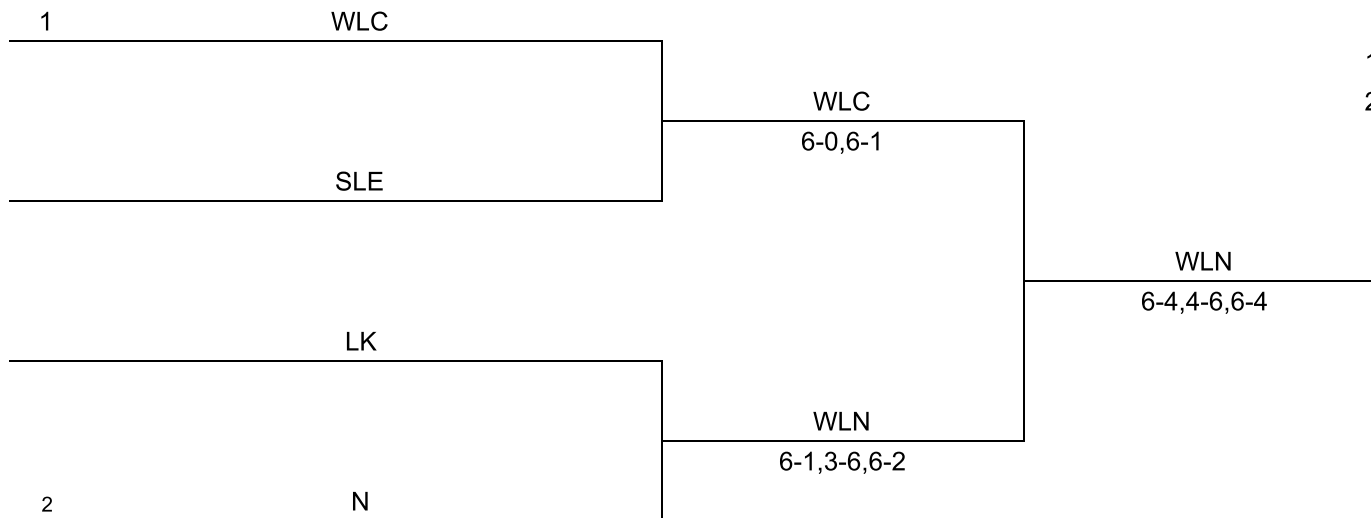

	#1 Singles	#2 Singles	#3 Singles	#4 Singles	#1 Doubles	#2 Doubles	#3 Doubles	#4 Doubles	#5 Doubles	Total	Place
Walled Lake Central	-									11	1st
Lakeland		-		-		-				10	2nd
Walled Lake Northern		-	-	-	-		-	-	-	3	3rd
South Lyon East	-		-		-	-	-	-	-	3	3rd

LVC Tournament - October 3, 2020 - #1 Singles

SEEDS

- 1 WLC
- 2 SLE

LVC Tournament - October 3, 2020 - #2 Singles

SEEDS

- 1 WLC
- 2 SLE

LVC Tournament - October 3, 2020 - #3 Singles

SEEDS

- 1 LK
- 2 WLC

LVC Tournament - October 3, 2020 - #4 Singles

SEEDS

- 1 LK
- 2 WLC

LVC Tournament - October 3, 2020 - #1 Doubles

SEEDS

- 1 WLC
- 2 LK

LVC Tournament - October 3, 2020 - #2 Doubles

SEEDS

- 1 WLC
- 2 N

LVC Tournament - October 3, 2020 - #3 Doubles

SEEDS

- 1 LK
- 2 WLC

LVC Tournament - October 3, 2020 - #4 Doubles

SEEDS

- 1 WLC
- 2 N