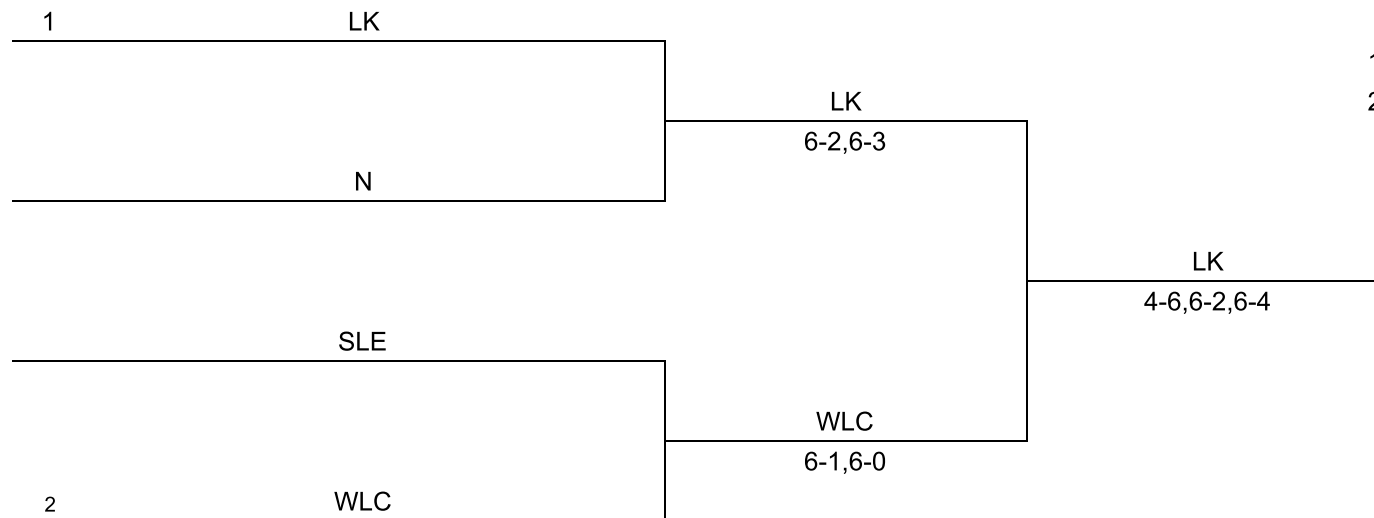

	#1 Singles	#2 Singles	#3 Singles	#4 Singles	#1 Doubles	#2 Doubles	#3 Doubles	#4 Doubles	#5 Doubles	Total	Place
Walled Lake Central	-									11	1st
Lakeland		-		-		-				10	2nd
Walled Lake Northern		-	-	-	-		-	-	-	3	3rd
South Lyon East	-		-		-	-	-	-	-	3	3rd

LVC Tournament - October 3, 2020 - #1 Singles

SEEDS

- 1 WLC
- 2 SLE

LVC Tournament - October 3, 2020 - #2 Singles

SEEDS

- 1 WLC
- 2 SLE

LVC Tournament - October 3, 2020 - #3 Singles

SEEDS

- 1 LK
- 2 WLC

LVC Tournament - October 3, 2020 - #4 Singles

SEEDS

- 1 LK
- 2 WLC

LVC Tournament - October 3, 2020 - #1 Doubles

SEEDS

- 1 WLC
- 2 LK

LVC Tournament - October 3, 2020 - #2 Doubles

SEEDS

- 1 WLC
- 2 N

LVC Tournament - October 3, 2020 - #3 Doubles

SEEDS

- 1 LK
- 2 WLC

LVC Tournament - October 3, 2020 - #4 Doubles

SEEDS

- 1 WLC
- 2 N