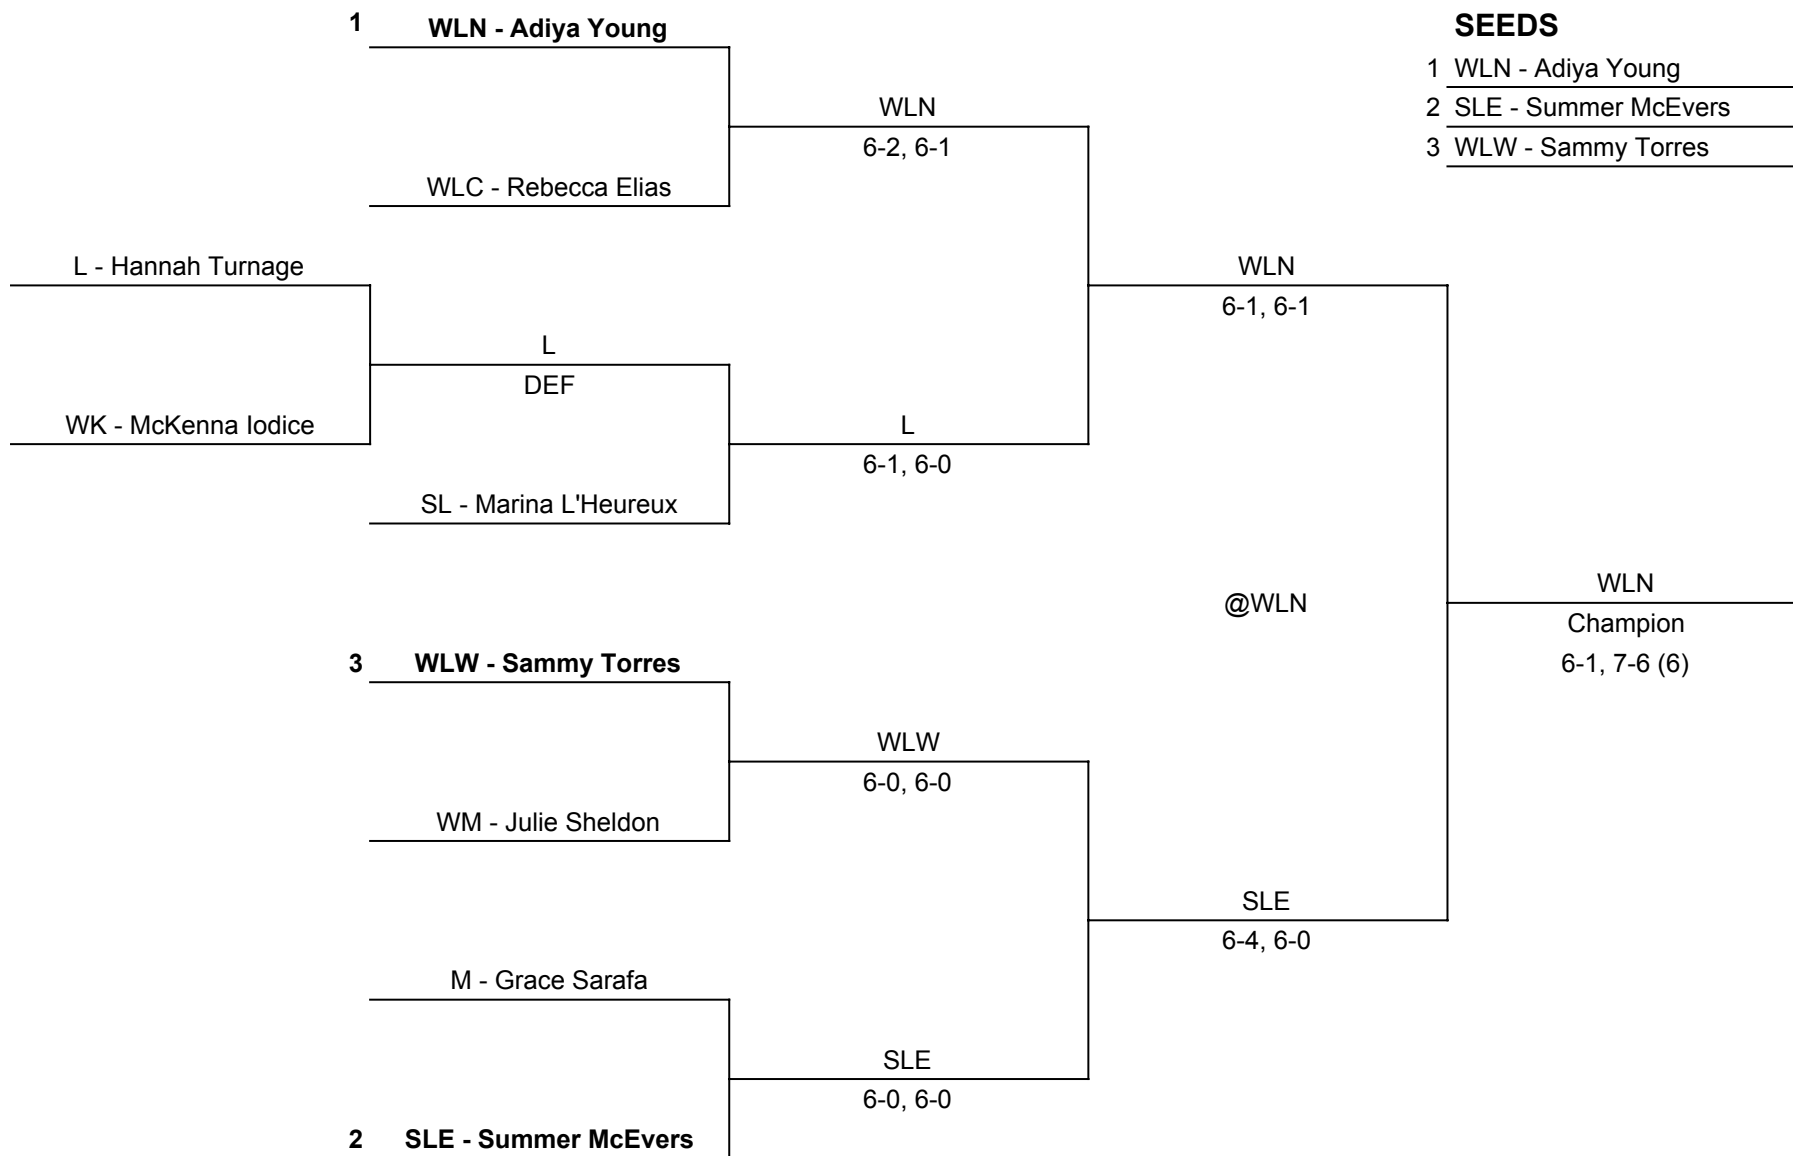

LVC Tournament - May 11, 2019 - #1 Singles

SEEDS

- 1 WLN - Adiya Young
- 2 SLE - Summer McEvers
- 3 WLW - Sammy Torres

LVC Tournament - May 11, 2019 - #2 Singles

SEEDS

1 WLN - Anastacia Gusikin

2 WLC - Milla Mihajlovski