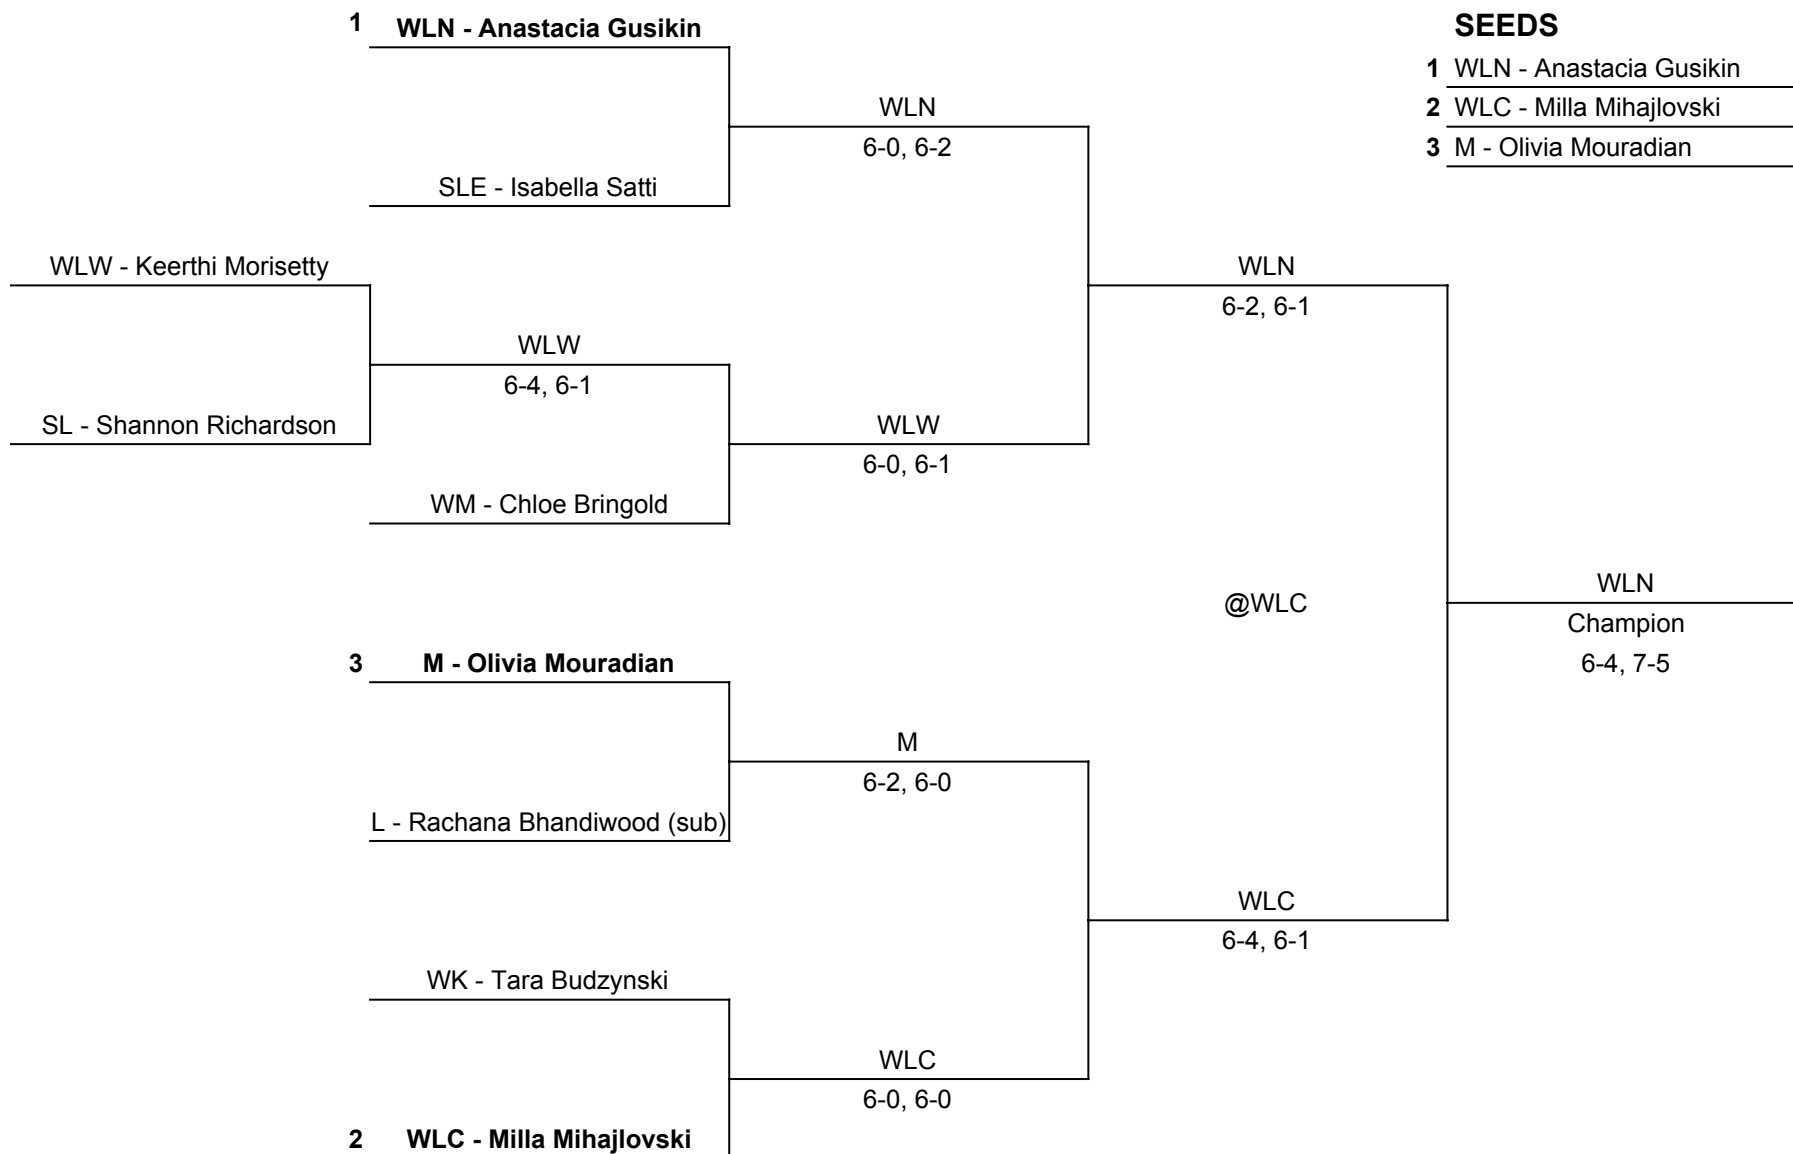

LVC Tournament - May 11, 2019 - #2 Singles

SEEDS

1 WLN - Anastacia Gusikin

2 WLC - Milla Mihajlovski

3 M - Olivia Mouradian