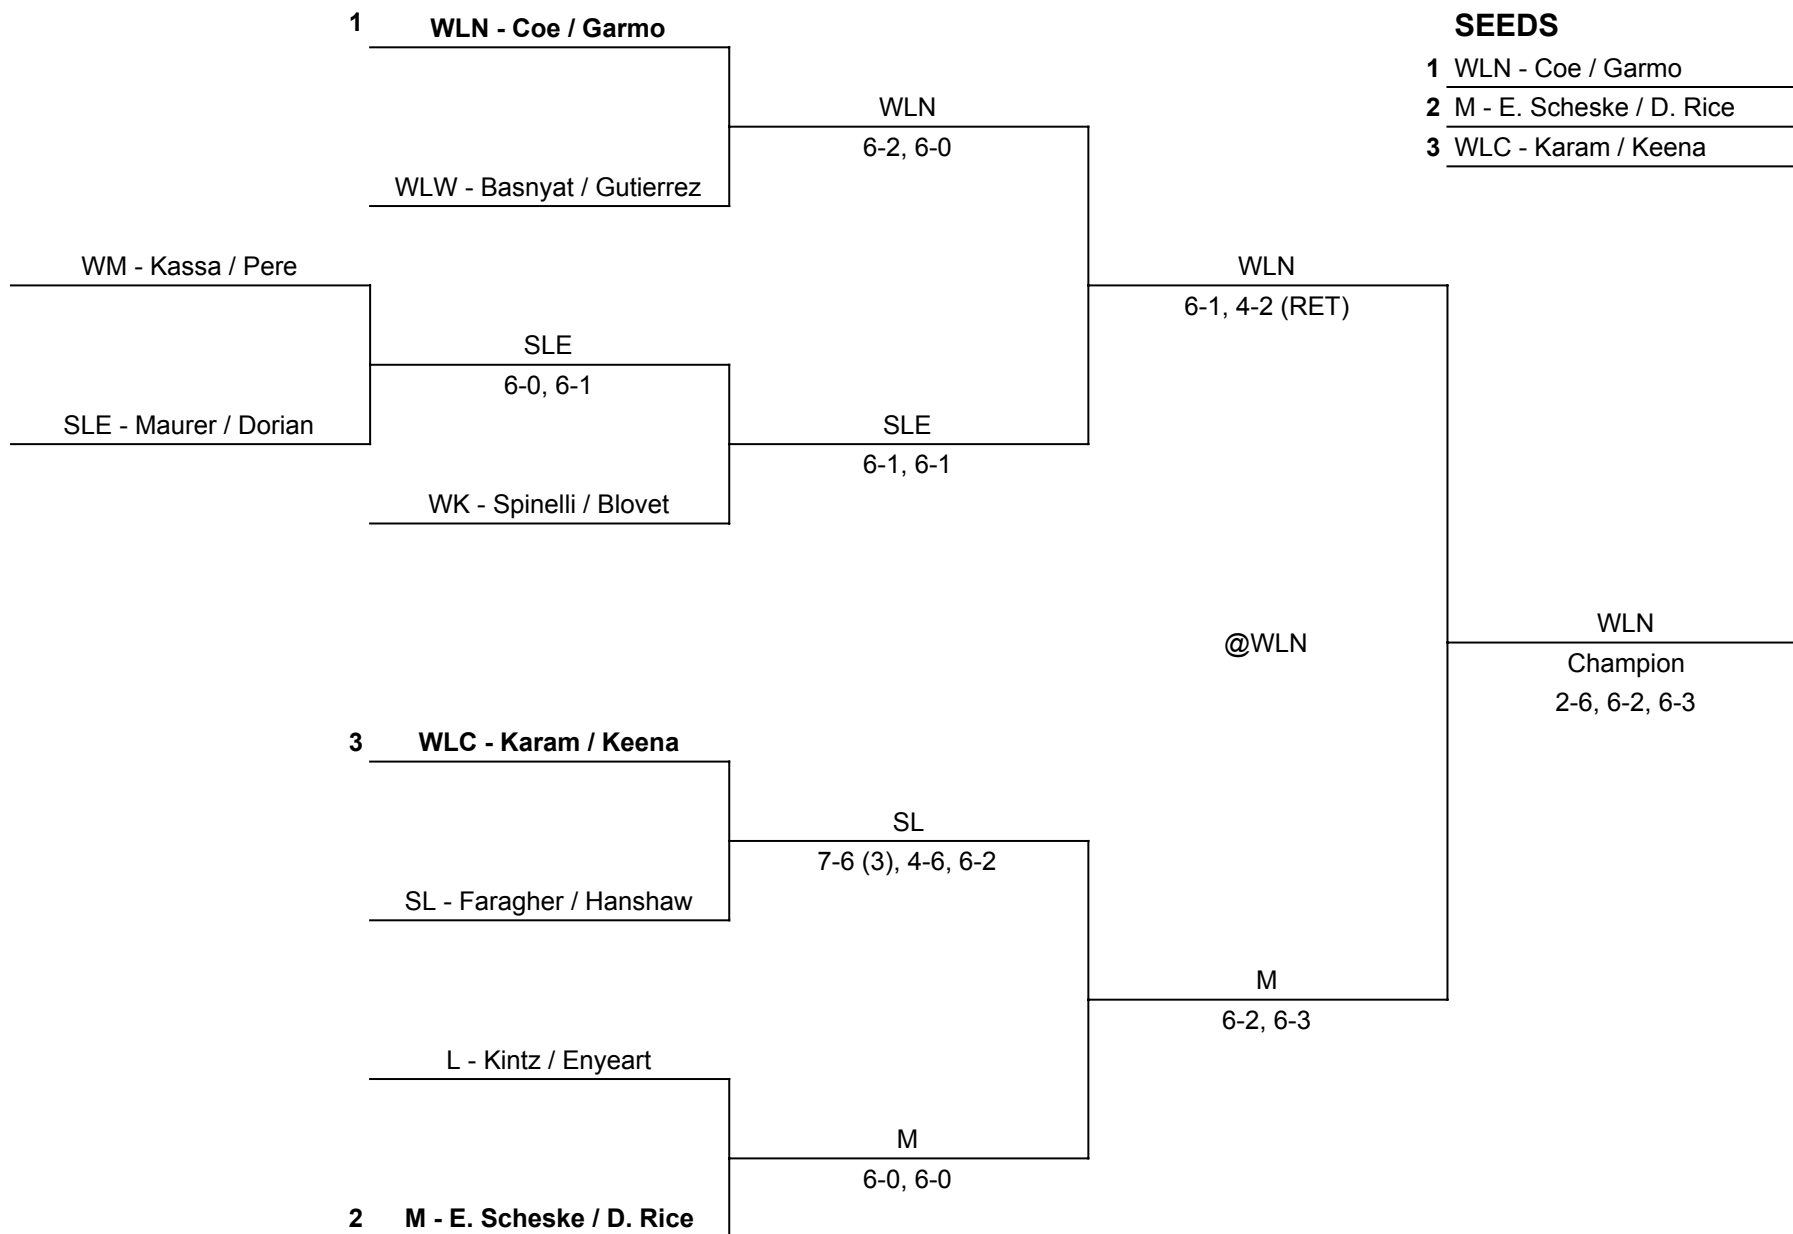

LVC Tournament - May 11, 2019 - #4 Doubles

SEEDS

- 1 WLN - Coe / Garmo
- 2 M - E. Scheske / D. Rice
- 3 WLC - Karam / Keena