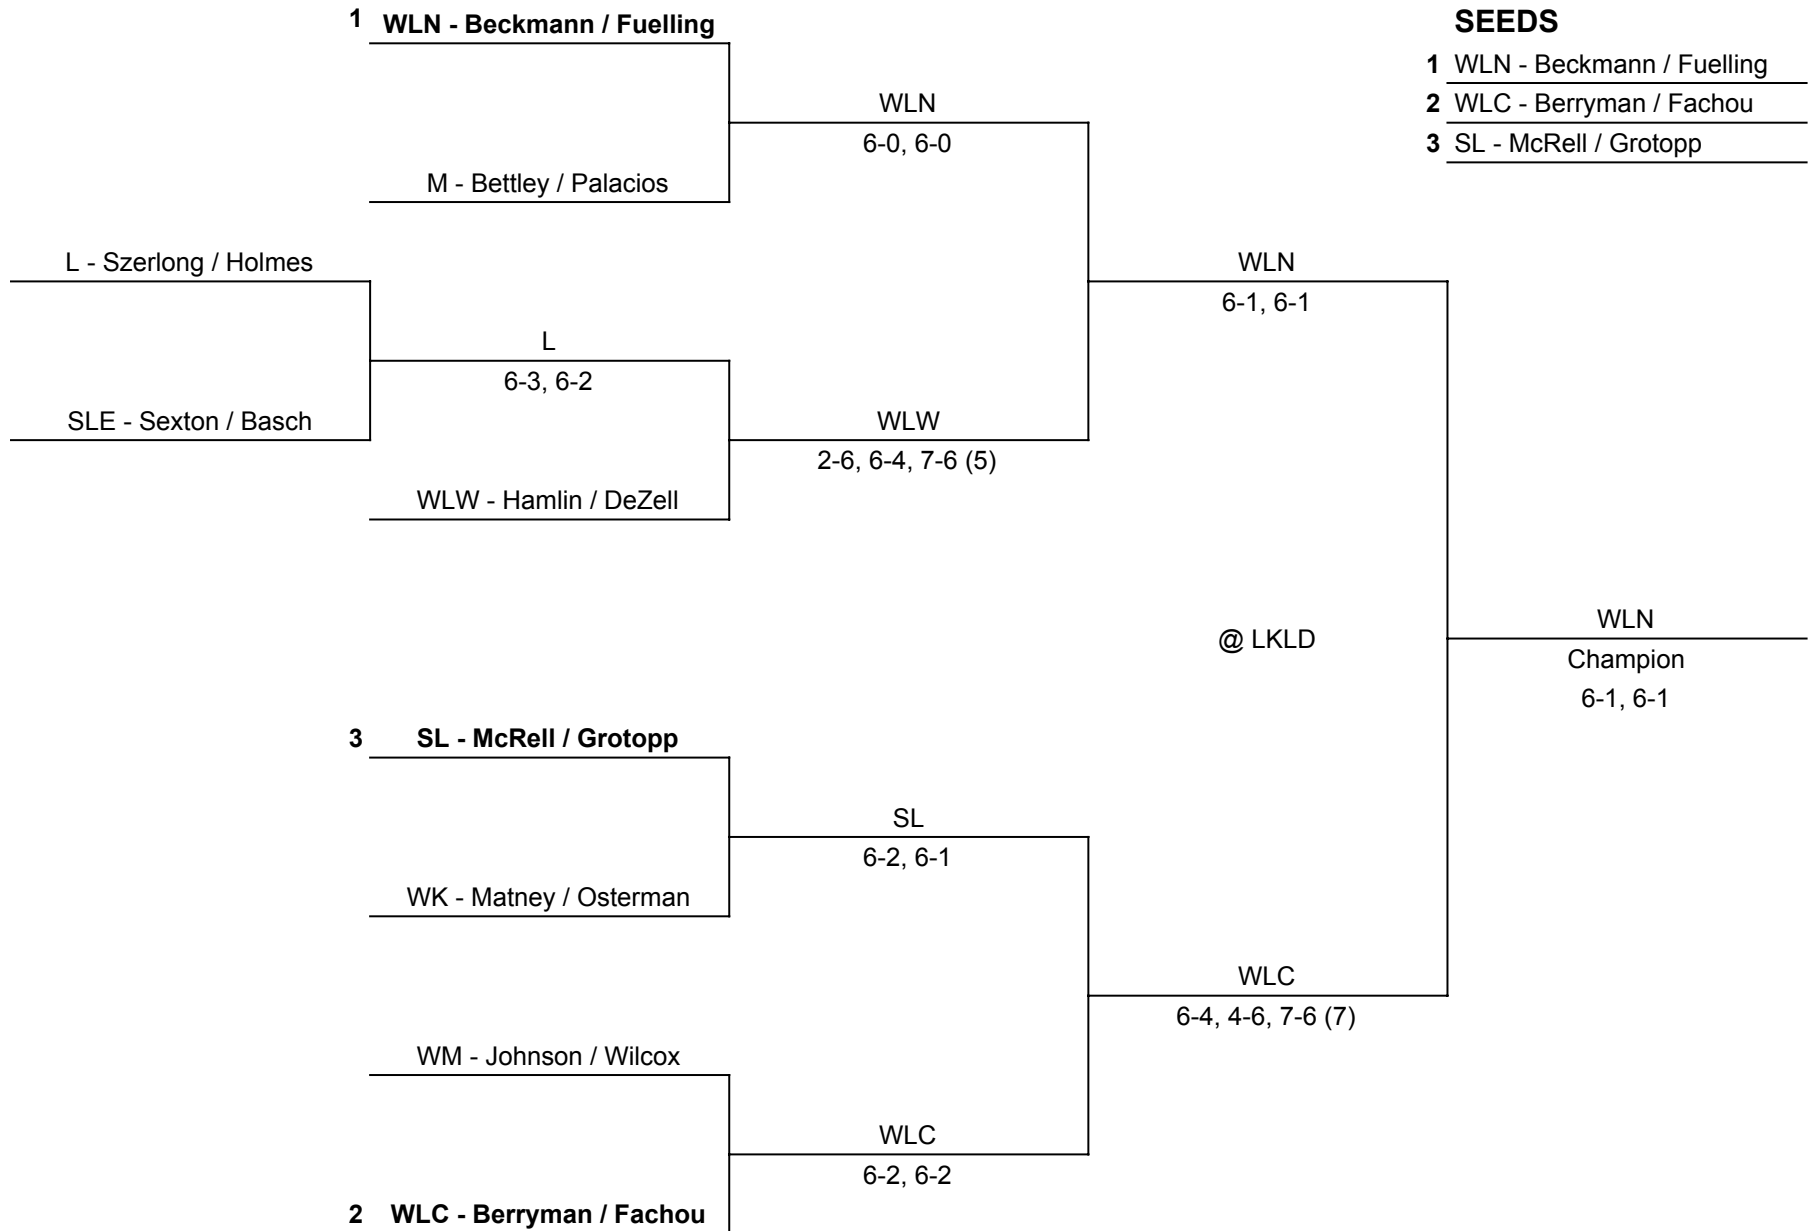

2 WLC - Izzie Avery

3 SL - Christine Silak

LVC Tournament - May 11, 2019 - #1 Doubles

SEEDS

- 1 WLN - Beckmann / Fuelling
- 2 WLC - Berryman / Fachou
- 3 SL - McReil / Grotopp

LVC Tournament - May 11, 2019 - #2 Doubles

SEEDS

- 1 WLN - Hitch / Stevens
- 2 WLC - Bikhleyzer / Koneru
- 3 M - R. Scheske / Kenhard

LVC Tournament - May 11, 2019 - #3 Doubles

SEEDS

1 WLN - Ureste / Ginster

2 WLC - Dickow / Ali

3 SL - Sisco / Martin