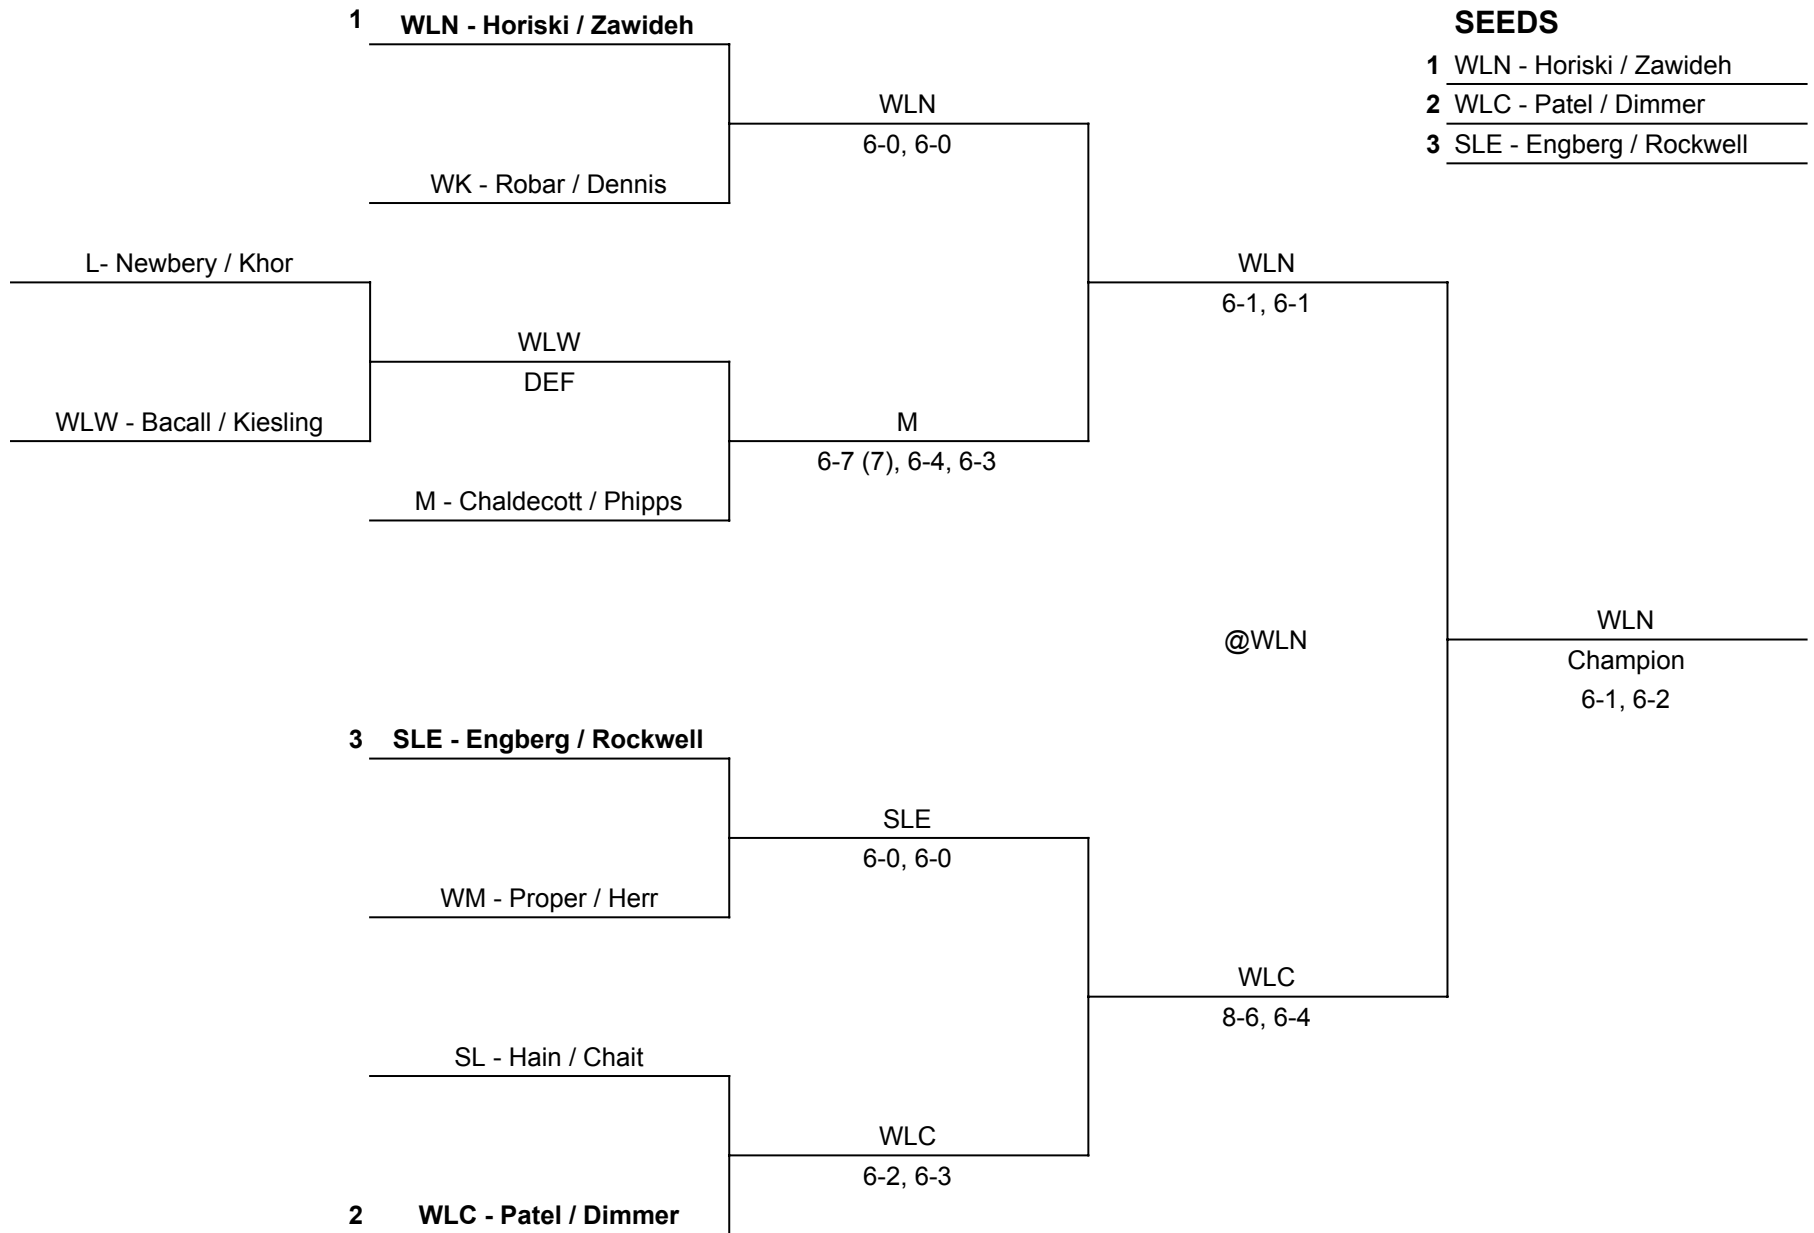

SEEDS

- 1 WLN - Hitch / Stevens
- 2 WLC - Bikhleyzer / Koneru
- 3 M - R. Scheske / Kenhard

LVC Tournament - May 11, 2019 - #3 Doubles

SEEDS

1 WLN - Ureste / Ginster

2 WLC - Dickow / Ali

3 SL - Sisco / Martin

LVC Tournament - May 11, 2019 - #4 Doubles

SEEDS

- 1 WLN - Coe / Garmo
- 2 M - E. Scheske / D. Rice
- 3 WLC - Karam / Keena

LVC Tournament - May 11, 2019 - #5 Doubles

SEEDS

- 1 WLN - Horiski / Zawideh
- 2 WLC - Patel / Dimmer
- 3 SLE - Engberg / Rockwell