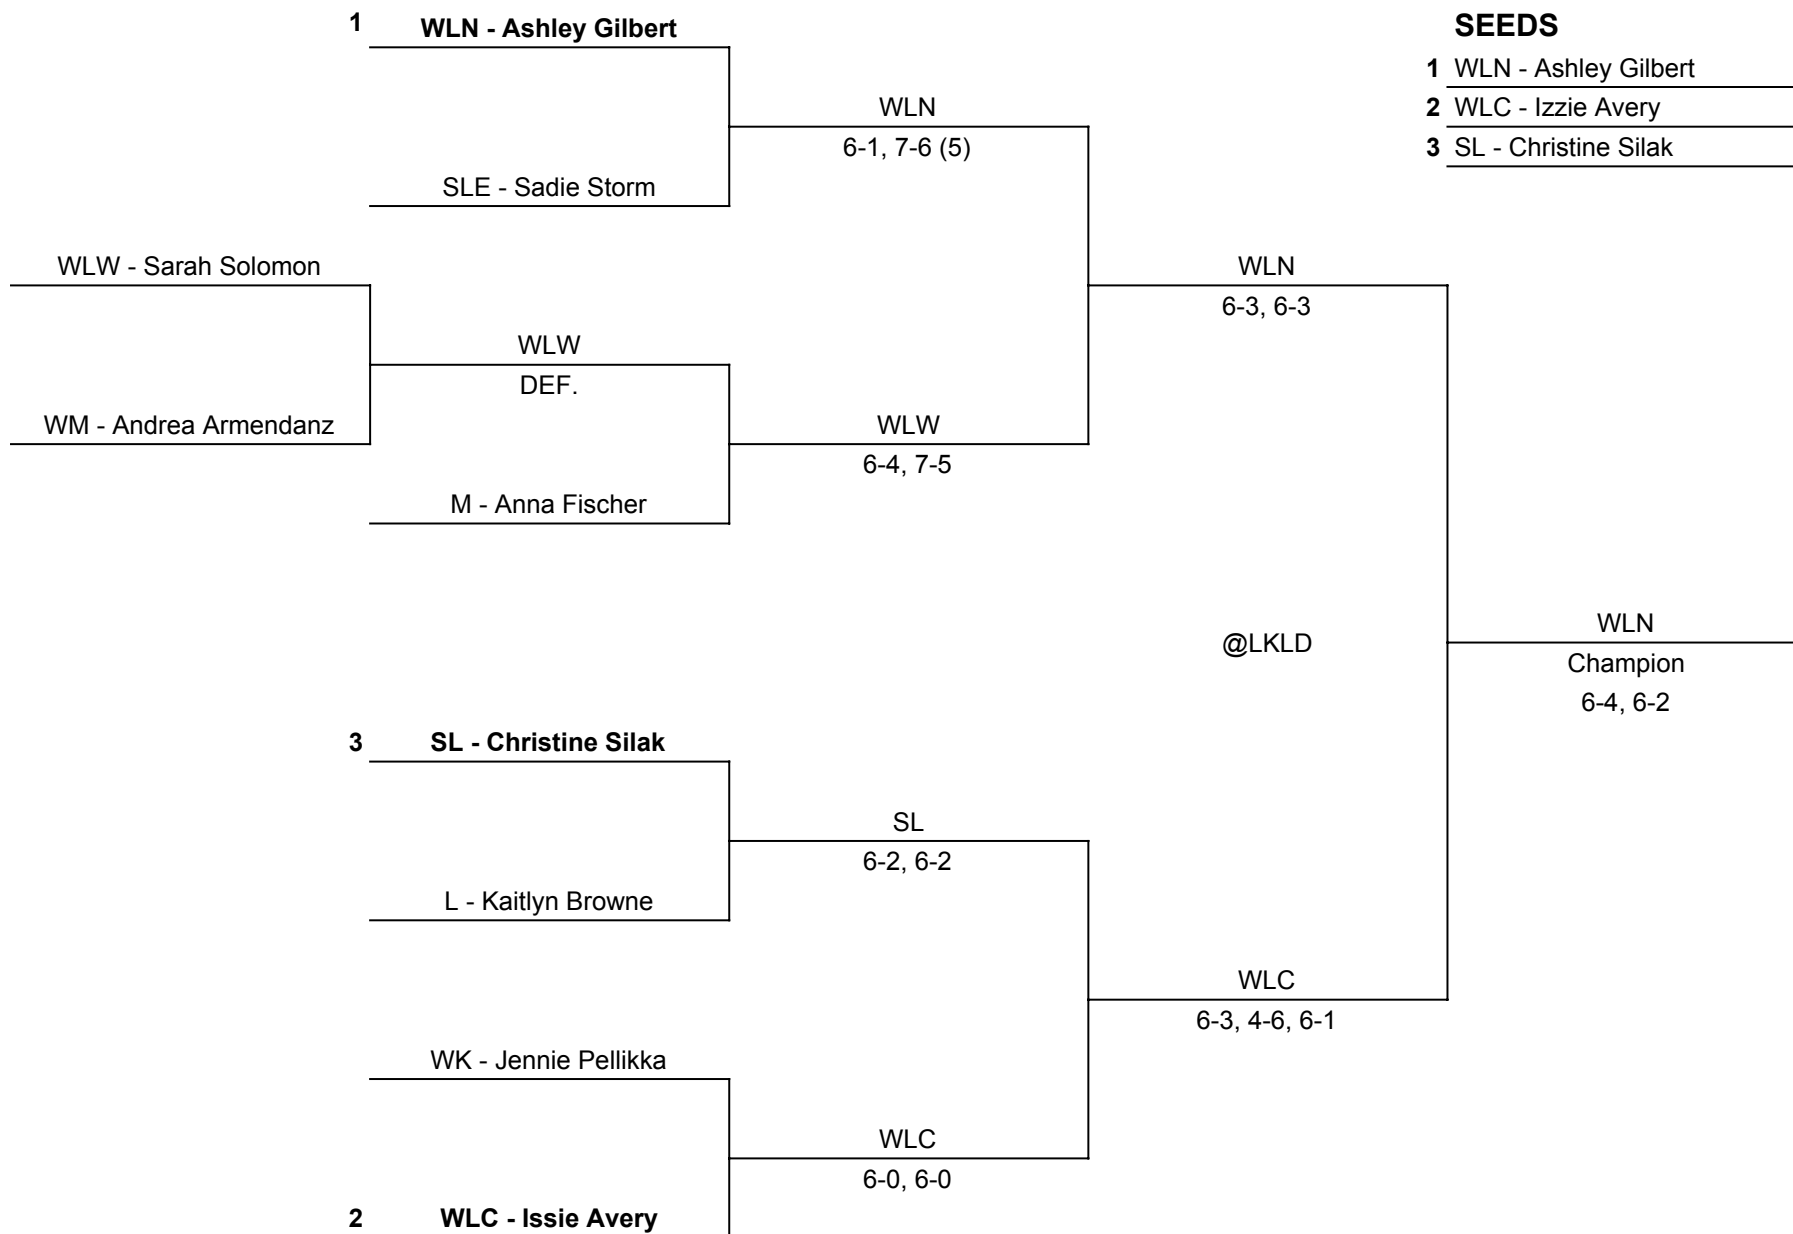

3 M - Olivia Mouradian

LVC Tournament - May 11, 2019 - #3 Singles

SEEDS

- 1 WLC - Ayano Goto
- 2 WLN - Alexandra Gusikin
- 3 SLE - Natalie Kraemer

LVC Tournament - May 11, 2019 - #4 Singles

SEEDS

1 WLN - Ashley Gilbert

2 WLC - Izzie Avery

3 SL - Christine Silak

LVC Tournament - May 11, 2019 - #1 Doubles

SEEDS

- 1 WLN - Beckmann / Fuelling
- 2 WLC - Berryman / Fachou
- 3 SL - McReil / Grotopp

LVC Tournament - May 11, 2019 - #2 Doubles