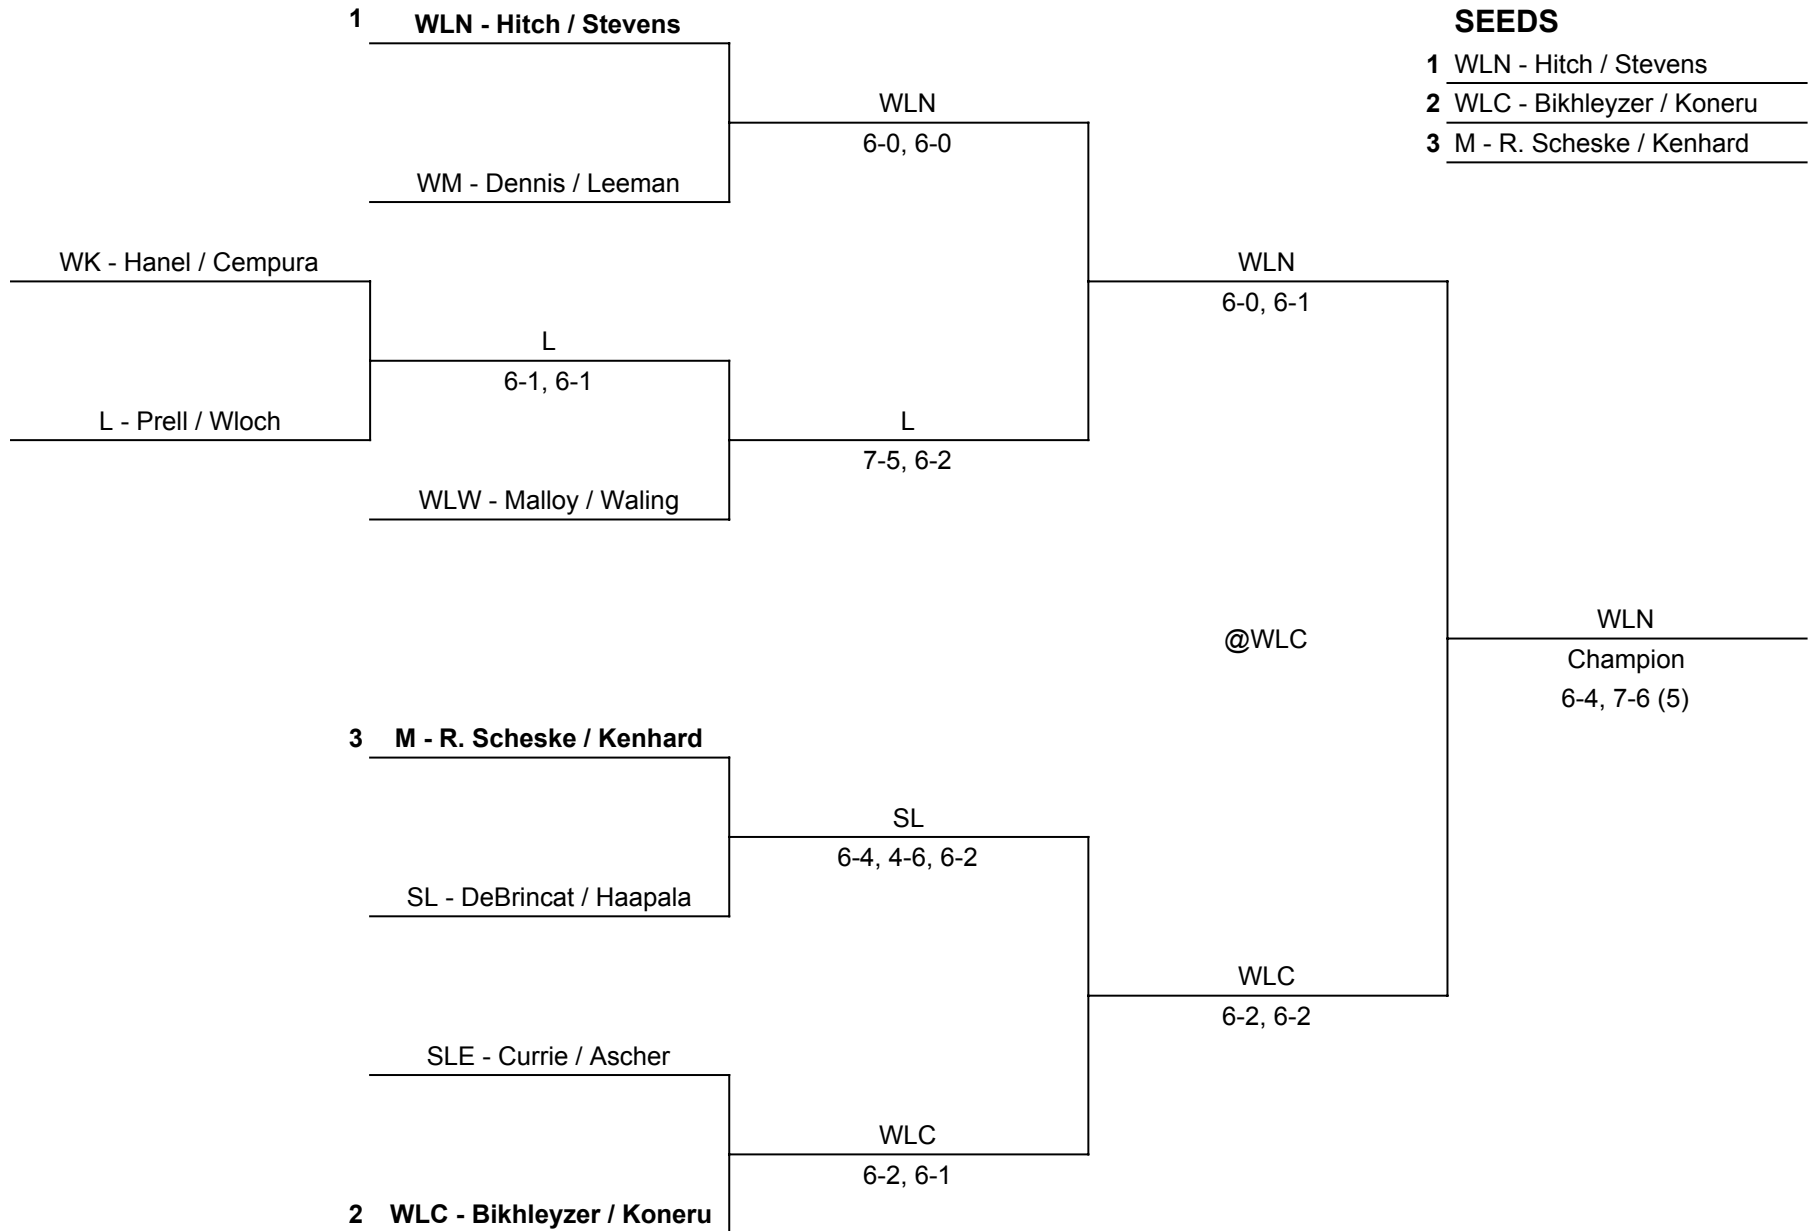

2 WLC - Izzie Avery

3 SL - Christine Silak

LVC Tournament - May 11, 2019 - #1 Doubles

SEEDS

- 1 WLN - Beckmann / Fuelling
- 2 WLC - Berryman / Fachou
- 3 SL - McReil / Grotopp

LVC Tournament - May 11, 2019 - #2 Doubles

SEEDS

- 1 WLN - Hitch / Stevens
- 2 WLC - Bikhleyzer / Koneru
- 3 M - R. Scheske / Kenhard

LVC Tournament - May 11, 2019 - #3 Doubles

SEEDS

1 WLN - Ureste / Ginster

2 WLC - Dickow / Ali

3 SL - Sisco / Martin