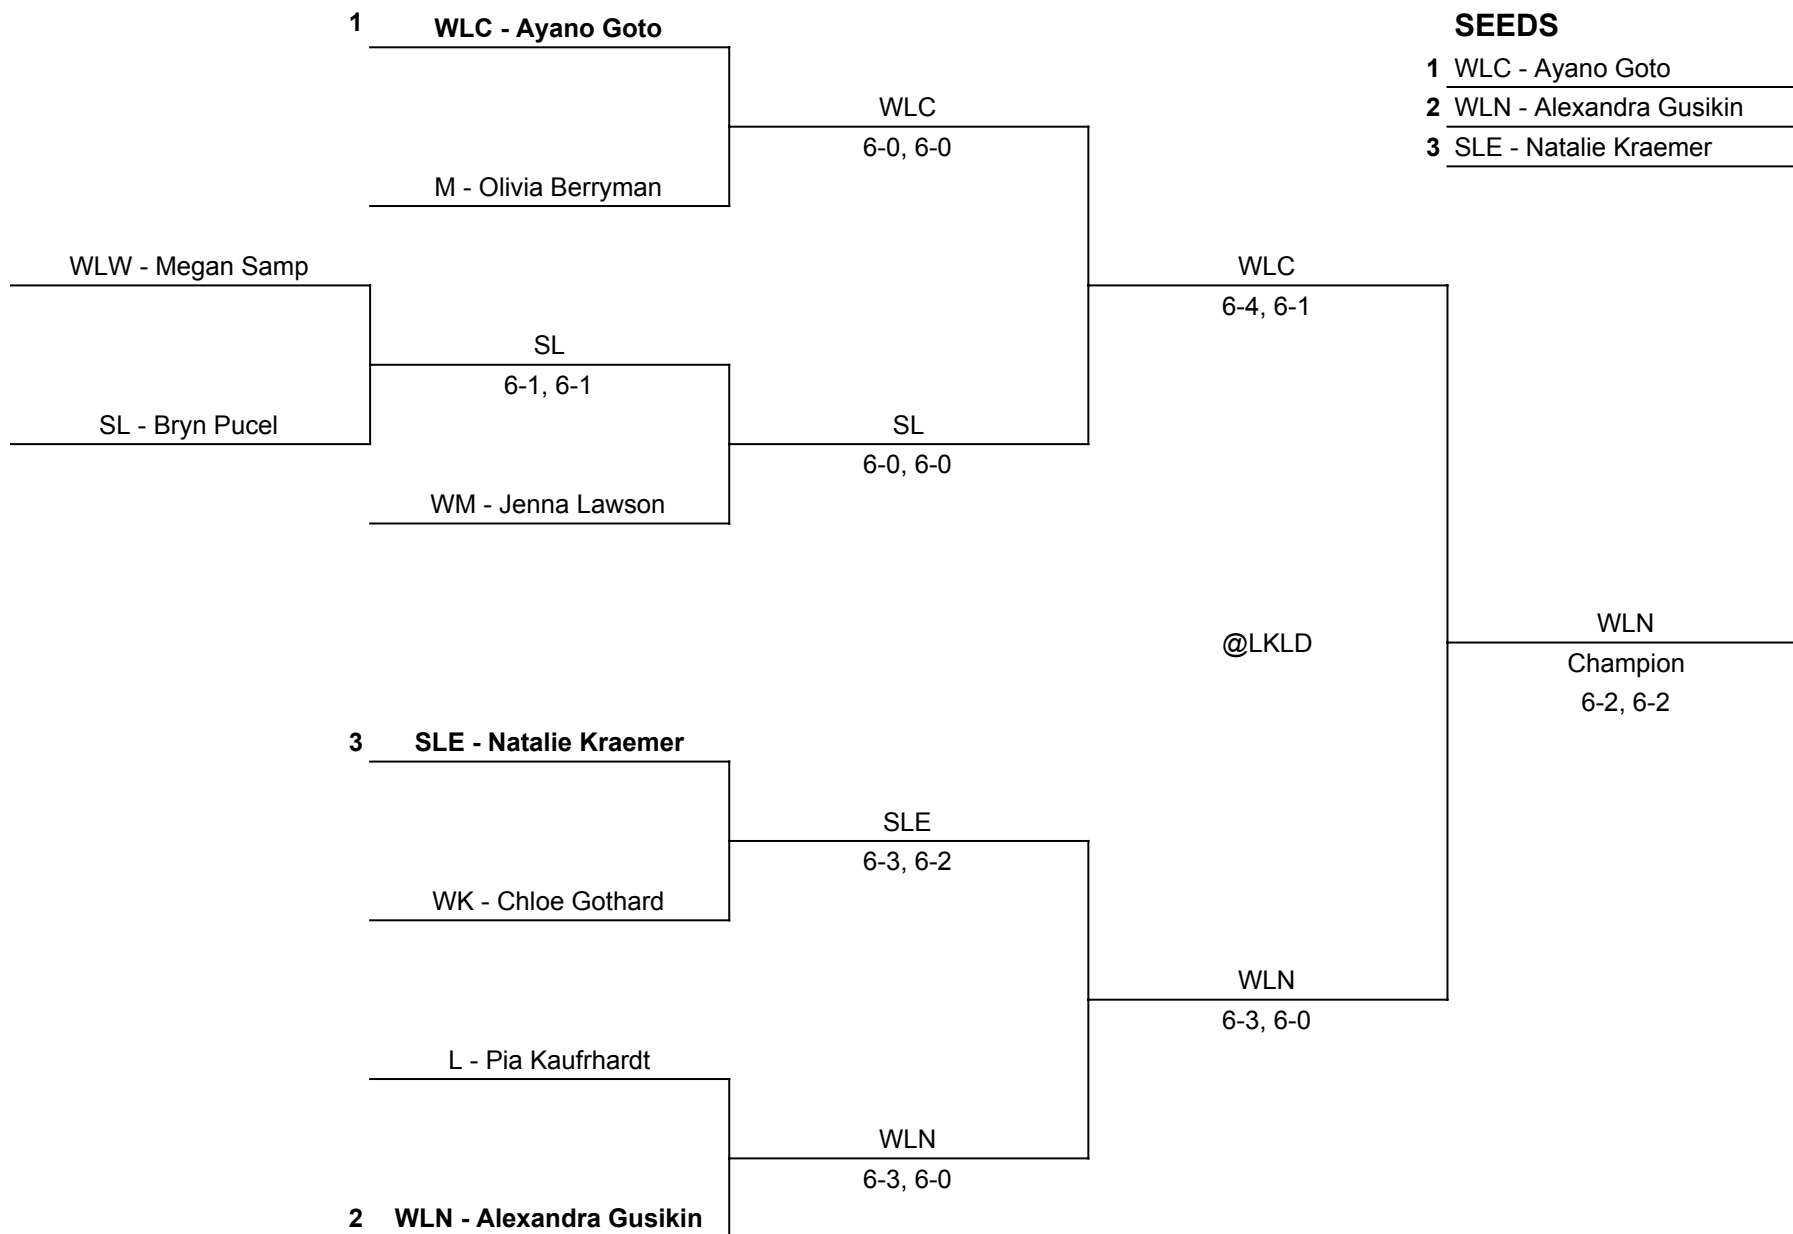

LVC Tournament - May 11, 2019 - #1 Singles

SEEDS

- 1 WLN - Adiya Young
- 2 SLE - Summer McEvers
- 3 WLW - Sammy Torres

LVC Tournament - May 11, 2019 - #2 Singles

SEEDS

1 WLN - Anastacia Gusikin

2 WLC - Milla Mihajlovski

3 M - Olivia Mouradian

LVC Tournament - May 11, 2019 - #3 Singles

SEEDS

- 1 WLC - Ayano Goto
- 2 WLN - Alexandra Gusikin
- 3 SLE - Natalie Kraemer

LVC Tournament - May 11, 2019 - #4 Singles

SEEDS

1 WLN - Ashley Gilbert